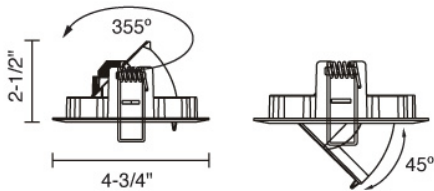

Warranty:

For full warranty details, please see our terms and conditions [here](#)