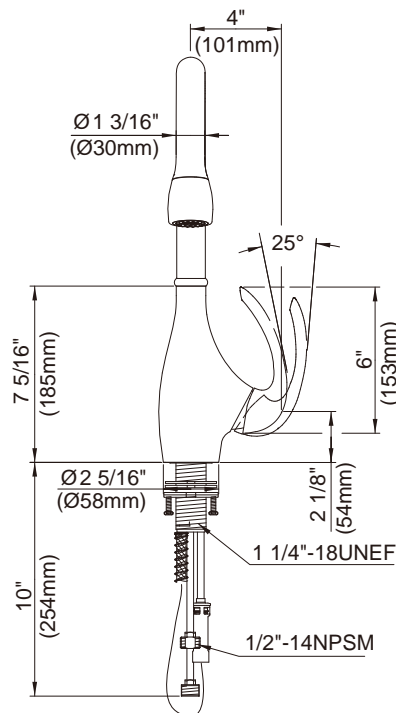

Warranty

Danze products are covered by a manufacturer's limited "lifetime" warranty for manufacturing defects.