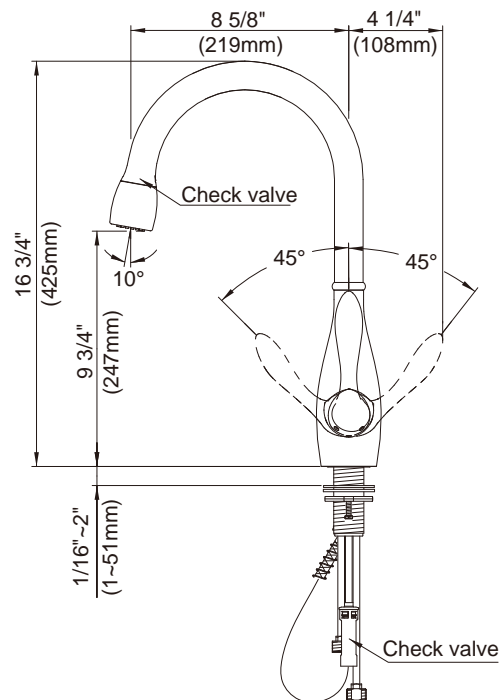

Warranty

Danze products are covered by a manufacturer's limited "lifetime" warranty for manufacturing defects.