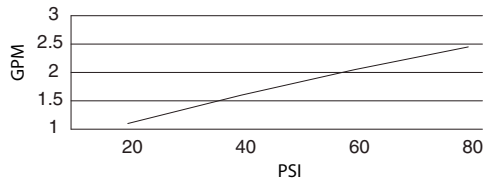

SPECIFICATIONS

BELLEFLEUR® SINGLE HANDLE PULL-DOWN KITCHEN FAUCET

Model

D454746 (Replaces D404546 series)

Description

- Ceramic disc valve
- 16 3/4" high spout, 8 3/4" spout length
- 2 function spray/aerated stream
- Twist control spray
- Quiet running hose with spring retraction
- Single hole mount

Flow Rate