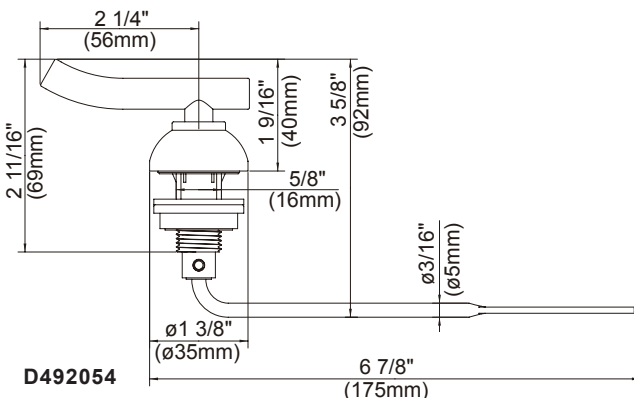

- Chrome
- Brushed Nickel (BN)

D492058-Parma™ Tank Lever Handle

Available Colors & Finish

- Chrome
- Brushed Nickel (BN)

Specific Features: _____ Submitted Model No.: _____