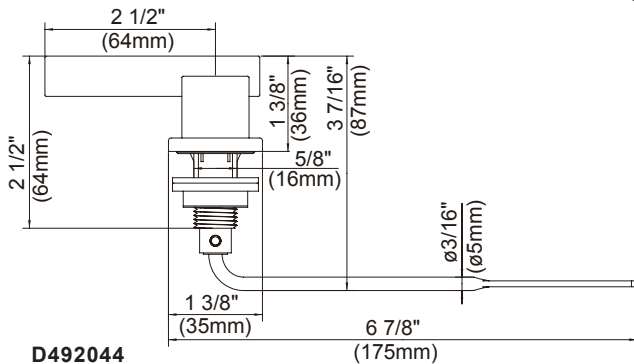

- Chrome
- Brushed Nickel (BN)

D492058-Parma™ Tank Lever Handle

Available Colors & Finish

- Chrome
- Brushed Nickel (BN)

Specific Features: _____ Submitted Model No.: _____