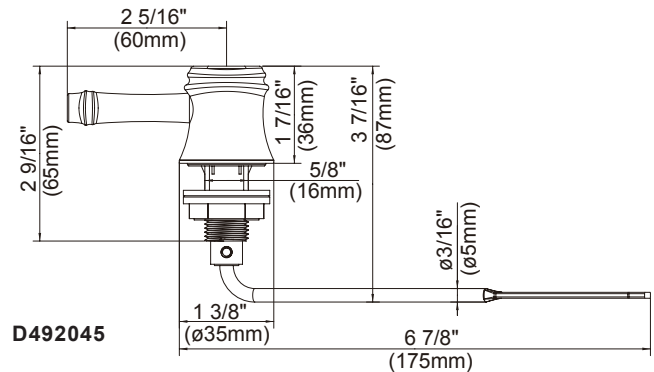

- Chrome
- Brushed Nickel (BN)

D492058-Parma™ Tank Lever Handle

Available Colors & Finish

- Chrome
- Brushed Nickel (BN)

Specific Features: _____ Submitted Model No.: _____