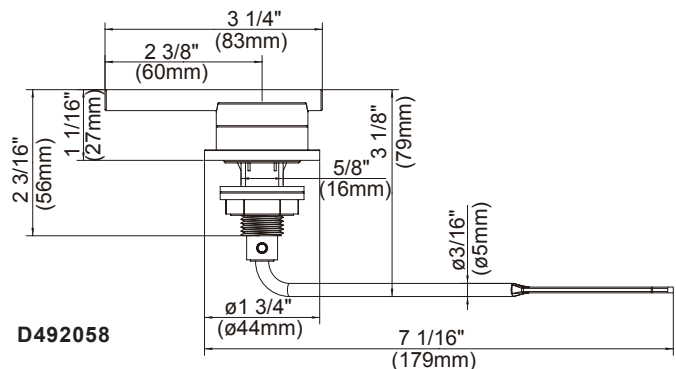

- Chrome
- Brushed Nickel (BN)

D492058-Parma™ Tank Lever Handle

Available Colors & Finish

- Chrome
- Brushed Nickel (BN)

Specific Features: _____ Submitted Model No.: _____