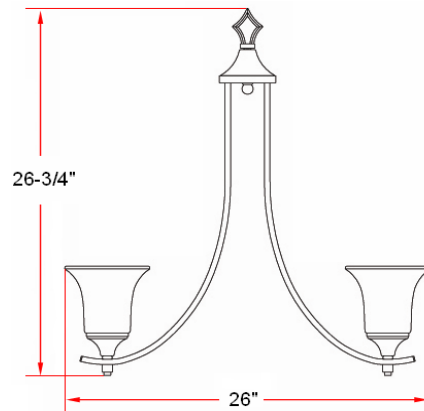

JUNEAU 5 LT Chandelier

Specifications

Material Construction:	Formed Steel
Lens:	Frosted glass
Lamp Type & Wattage:	Five 13W GU 24 CFL lamps (2700K)
Mounting:	Ceiling mounted
Finish:	Oil Rubbed Bronze (US10B)
Voltage:	120V
Weight:	12.24 lbs
Companion Fixtures:	Chandeliers, wall mounts, pendants & ceiling mounts

Dimensions

Warranty & Compliances

Warranty	2 Year Limited Warranty
UL	UL/cUL listed; Suitable for damp locations
ADA	N/A
EnergyStar	compliant

Companion Fixtures

5 LT Chandelier	515791	
1 LT Wall Sconce	515874	
1 LT Wall Mount	515882	
2 LT Wall Mount	515890	
3 LT Vanity Light	515908	
4 LT Vanity Light	515916	
1 LT Ceiling Mount	515841	
2 LT Ceiling Mount	515858	
3 LT Ceiling Mount	515866	
3 LT Chandelier	515783	
9 LT Chandelier	515809	
Island Light	515817	
Pendant	515825	
Mini Pendant	515833	