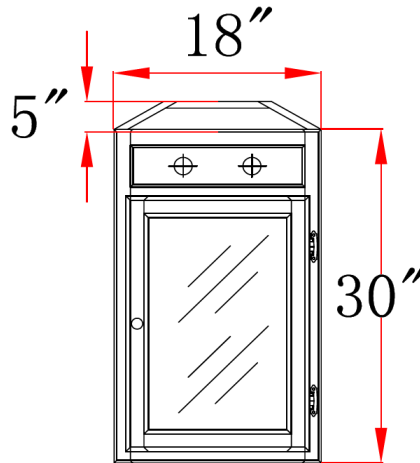

Concord One Door Corner Lighted Cabinet

Specifications

- White gloss finish with satin nickel hardware
- Exposed hinges
- Particle board side panels
- Pre-assembled design
- 1 door
- 2 shelves
- Uses two 60-Watt, medium base bulbs

Dimensions

Warranty & Compliances

Warranty Limited 1 year warranty
California 93120 Compliant

Order Codes & Finishes/Colors

18"w x 5"d x 30"h

537951

Type:
Job:
Order Code:
Approvals:

Design House reserves the right to make changes in materials, specifications & models at any time. Design House also reserves the right to discontinue product without notice or obligation.