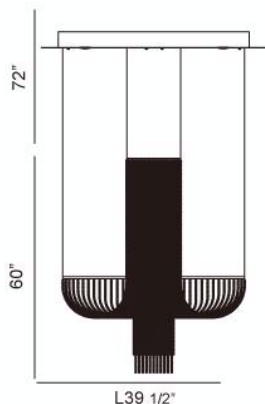

Project Information

Job Name: _____ Date: _____ Type: _____
Comments: _____