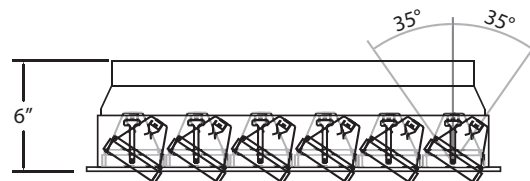

OR

TE116ATR - Remodel with Transformer

Available Housing (Sold Separately):

24056-014 - New Construction Plate

24076-012 - Insulated Ceiling Box

Fixture	Model #	Application	Transformer	Vertical Adjustment	Cut Hole	Length	Width	Height	Lamping / Wattage
	TE116A	Remodel (Non IC)	NOT INCLUDED	0°-35°	25 1/4" x 5 1/8"	26 1/4"	6 1/2"	6"	6 X 50W MR16/C 12V (LAMPS NOT INCLUDED)
	TE116ATR	Remodel (Non IC)	INCLUDED	0°-35°	25 1/4" x 5 1/8"	26 1/4"	6 1/2"	6"	
Housing	Model #	Application			Cut Hole	Length	Width	Height	
	24056-014	NEW CONSTRUCTION PLATE			25 1/4" x 5 1/8"	29 1/4"	9 1/4"	1 3/8"	
	24076-012	INSULATED CEILING BOX			25 1/4" x 5 1/8"	37 1/2"	12 3/4"	11 1/2"	