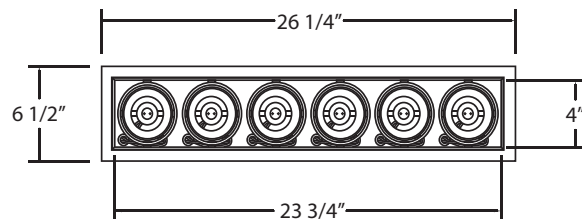

OR

TE116ATR - Remodel with Transformer

Available Housing (Sold Separately):

24056-014 - New Construction Plate

24076-012 - Insulated Ceiling Box

Fixture	Model #	Application	Transformer	Vertical Adjustment	Cut Hole	Length	Width	Height	Lamping / Wattage
	TE116A	Remodel (Non IC)	NOT INCLUDED	0°-35°	25 1/4" x 5 1/8"	26 1/4"	6 1/2"	6"	6 X 50W MR16/C 12V (LAMPS NOT INCLUDED)
	TE116ATR	Remodel (Non IC)	INCLUDED	0°-35°	25 1/4" x 5 1/8"	26 1/4"	6 1/2"	6"	
Housing	Model #	Application			Cut Hole	Length	Width	Height	
	24056-014	NEW CONSTRUCTION PLATE			25 1/4" x 5 1/8"	29 1/4"	9 1/4"	1 3/8"	
	24076-012	INSULATED CEILING BOX			25 1/4" x 5 1/8"	37 1/2"	12 3/4"	11 1/2"	