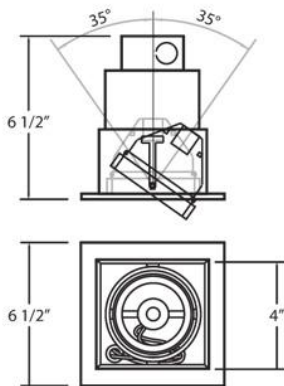

Project Information

Job Name: _____ Date: _____ Type: _____
Comments: _____