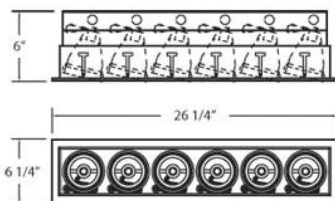

Collection: Illuminations
 Model No.: TE166A
 Height: 6"
 Width: 6.25"
 Length: 26.25"
 Est. Shipping Weight: 11.55 lbs
 No. of Bulbs: 6
 Bulb Wattage: 50 watts
 Bulb Type: PAR20 🔊
 Bulb Base: E26
 Bulb Voltage: 120 volts

Options Available

ITEM CODE	FINISH	SHADE
TE166A-01	black	black
TE166A-0N	black	platinum

Colour / Shades Available

FINISH	SHADE
black	● black
black	● platinum

Recessed multi-light fixture series. Designed for remodel applications but also suitable for new construction applications. Adjustable 35° on both axis for aiming in any direction. Cast metal outer trim ring with beveled profile.