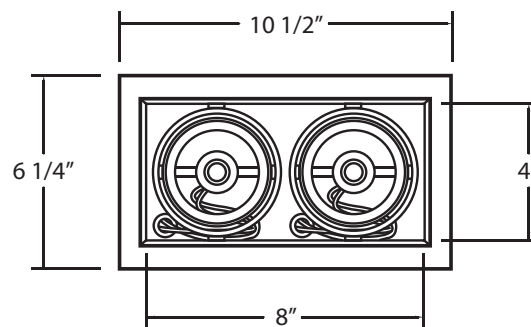

Available Options:

-01 Black/Black

-02 White/Black

-22 White/White

-0N Platinum/Black

TE162

Available Housing (Sold Separately):

24052-016 - New Construction Plate

24072-014 - Insulated Ceiling Box

Fixture	Model #	Application	Vertical Adjustment	Cut Hole	Length	Width	Height	Lamping / Wattage
	TE162	Remodel (Non IC)	0°-35°	9 1/2" x 5 1/8"	10 1/2"	6 1/4"	6"	2 X 50W PAR20 120V (LAMPS NOT INCLUDED)

Housing	Model #	Application	Cut Hole	Length	Width	Height
	24052-016	NEW CONSTRUCTION PLATE	9 1/2" x 5 1/8"	14 3/4"	9 1/4"	1 3/8"
	24072-014	INSULATED CEILING BOX	9 1/2" x 5 1/8"	17"	12 3/4"	11 1/2"