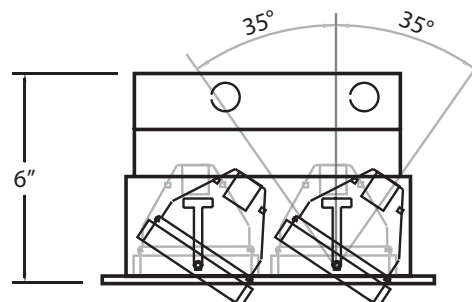

24072-014 - Insulated Ceiling Box

Fixture	Model #	Application	Vertical Adjustment	Cut Hole	Length	Width	Height	Lamping / Wattage
	TE162	Remodel (Non IC)	0°-35°	9 1/2" x 5 1/8"	10 1/2"	6 1/4"	6"	2 X 50W PAR20 120V (LAMPS NOT INCLUDED)

Housing	Model #	Application	Cut Hole	Length	Width	Height
	24052-016	NEW CONSTRUCTION PLATE	9 1/2" x 5 1/8"	14 3/4"	9 1/4"	1 3/8"
	24072-014	INSULATED CEILING BOX	9 1/2" x 5 1/8"	17"	12 3/4"	11 1/2"