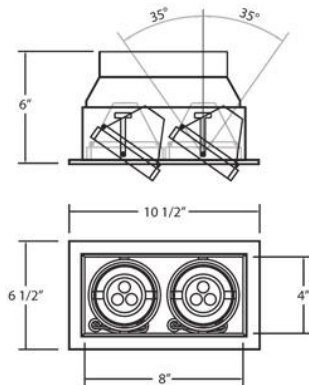

Project Information

Job Name: _____ Date: _____ Type: _____
Comments: _____