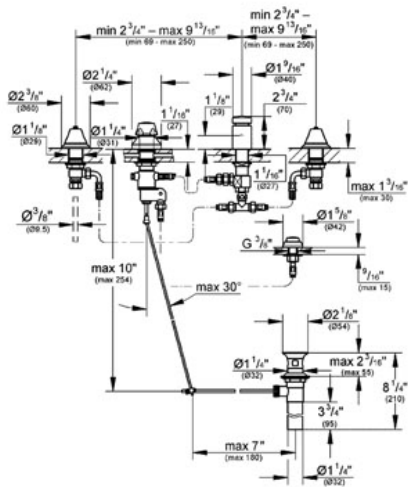

SEABURY 3-Hole Bidet Mixer

MODEL # 24020

Pure Freude an Wasser

GROHE America, Inc | 200 North Gary Avenue, Suite G, Roselle, IL 60172
Phone: +1 (800) 444-7643 | Fax: +1 (800) 225-2778 | us-customerservice@grohe.com

Product Description: 3-Hole Bidet Mixer

Standard Specification:

- GROHE StarLight® finish
- Handles sold separately
- Rim flush/bidet spray
- With anti-siphon device
- Pressure resistant flexible connection hoses
- For Seabury cross and lever handles (18 731 / 18 732)

Applicable Codes & Standards:

- Energy Policy Act of 1992
- ASME A112.18.1/CSA B125.1

Color:

- 24020 000 chrome
- 24020 BE0 Sterling inf
- 24020 EN0 Brushed Nickel
- 24020 ZB0 Oil Rubbed Bronze