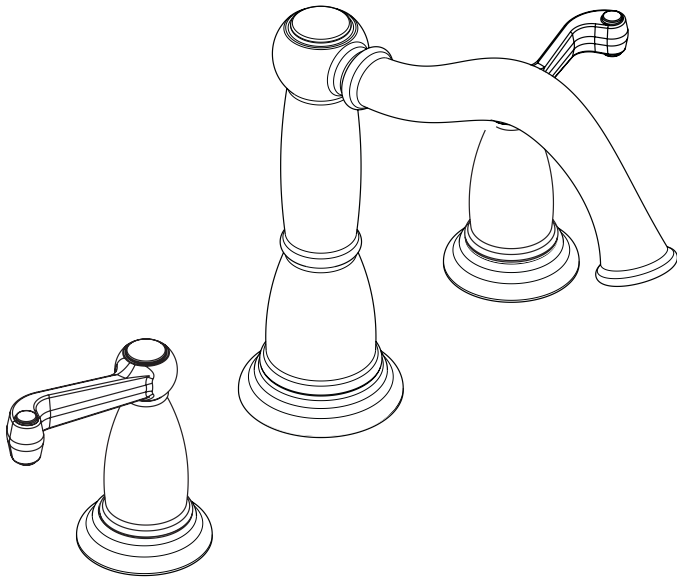

# Trim, Tango™ 3-Hole Tub Filler 06044XX0

Available in Chrome (00), Oil Rub Bronze (62), Brushed Nickel (82), Polished Nickel (83)

## Product Specification

Solid brass  
Scroll handles  
Requires rough 06607000 (not included)

**hansgrohe**