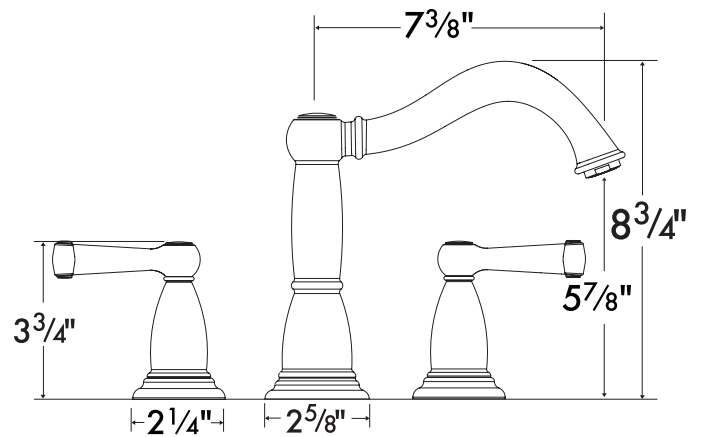

# Trim, Tango™ 3-Hole Tub Filler 06044XX0

Available in Chrome (00), Oil Rub Bronze (62), Brushed Nickel (82), Polished Nickel (83)

## Product Specification

Solid brass  
Scroll handles  
Requires rough 06607000 (not included)

**hansgrohe**