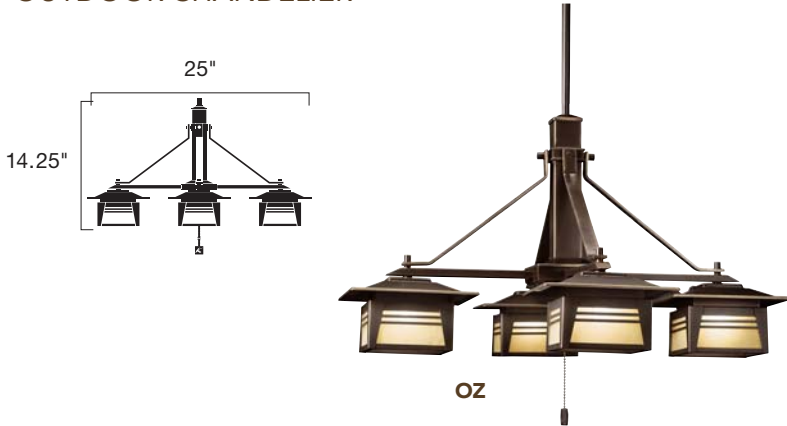

12V LED/INCANDESCENT DECK & PATIO

ZEN GARDEN™ 12V OUTDOOR CHANDELIER

15409 OZ

OAK TRAIL™ 12V OUTDOOR CHANDELIER

15402 OZ

Ordering Guide & Finish	15409 OZ	15402 OZ																				
Housing	Brass with textured amber seedy linen glass	Brass with Beige glass candle with clear top, candle-drip trim																				
Lamp Base	12V T5 wedge base socket	12V T5 wedge base sockets																				
Supplied Lamp	16.25-W(VA) 921X (17025) (4 required and supplied) Xenon light source. Power usage at 12V AC input. VA MAX: 16.25-W(VA)	11.6-W(VA) 918X (17023) (9 required and supplied) Xenon light source. Power usage at 12V AC input. VA MAX: 11.6-W(VA)																				
Incandescent Lamp Options	11.6-W(VA) 912X (17023) (4 required) 6.5-W(VA) 918X (17022) (4 required) 4-W(VA) 901X (17021) (4 required)	6.5-W(VA) 912X (17022) (9 required)																				
LED Lamp Options	2W (18039-18041) see page 137. Compares up to 16W Xenon.	2W (18039-18041) see page 137. Compares up to 16W Xenon.																				
Wiring	42" of usable #16-2, SPT-2W leads	42" of usable #16-2, SPT-1-W leads																				
Mounting Access. (Included)	(2) 12" extensions and (2) 6" extensions	(2) 12" extensions and (2) 6" extensions																				
Notes	Brass will patina over time if unprotected but will resist corrosion. Pull chain switch allows easy on/off at the light source, even when tied to a larger 12V design layout. Suitable for wet locations. Matching path light available on page 104.	U.S. Patent Pending. Suitable for wet locations. Brass will develop natural patina over time.																				
Photometric with Supplied Lamp	<table border="1"> <thead> <tr> <th>Distance from Light</th> <th>1'</th> <th>2'</th> <th>3'</th> <th>4'</th> <th>5'</th> <th>6'</th> <th>7'</th> <th>8'</th> <th>9'</th> </tr> </thead> <tbody> <tr> <td>Foot Candles</td> <td>1.2</td> <td>1.2</td> <td>.9</td> <td>.4</td> <td>.3</td> <td>.1</td> <td>-</td> <td>-</td> <td>-</td> </tr> </tbody> </table>		Distance from Light	1'	2'	3'	4'	5'	6'	7'	8'	9'	Foot Candles	1.2	1.2	.9	.4	.3	.1	-	-	-
Distance from Light	1'	2'	3'	4'	5'	6'	7'	8'	9'													
Foot Candles	1.2	1.2	.9	.4	.3	.1	-	-	-													