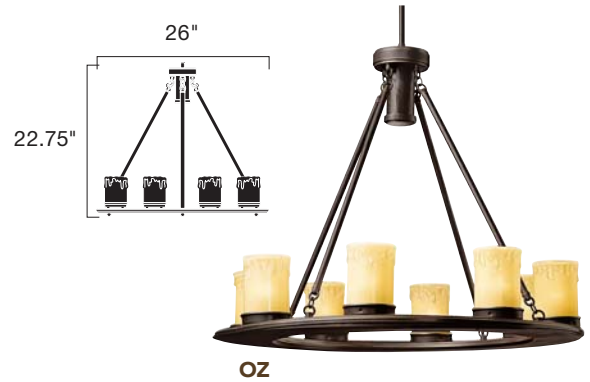

12V LED/INCANDESCENT DECK & PATIO

ZEN GARDEN™ 12V OUTDOOR CHANDELIER

15409 OZ

OAK TRAIL™ 12V OUTDOOR CHANDELIER

15402 OZ

Ordering Guide & Finish	15409 OZ	15402 OZ																				
Housing	Brass with textured amber seedy linen glass	Brass with Beige glass candle with clear top, candle-drip trim																				
Lamp Base	12V T5 wedge base socket	12V T5 wedge base sockets																				
Supplied Lamp	16.25-W(VA) 921X (17025) (4 required and supplied) Xenon light source. Power usage at 12V AC input. VA MAX: 16.25-W(VA)	11.6-W(VA) 918X (17023) (9 required and supplied) Xenon light source. Power usage at 12V AC input. VA MAX: 11.6-W(VA)																				
Incandescent Lamp Options	11.6-W(VA) 912X (17023) (4 required) 6.5-W(VA) 918X (17022) (4 required) 4-W(VA) 901X (17021) (4 required)	6.5-W(VA) 912X (17022) (9 required)																				
LED Lamp Options	2W (18039-18041) see page 137. Compares up to 16W Xenon.	2W (18039-18041) see page 137. Compares up to 16W Xenon.																				
Wiring	42" of usable #16-2, SPT-2W leads	42" of usable #16-2, SPT-1-W leads																				
Mounting Access. (Included)	(2) 12" extensions and (2) 6" extensions	(2) 12" extensions and (2) 6" extensions																				
Notes	Brass will patina over time if unprotected but will resist corrosion. Pull chain switch allows easy on/off at the light source, even when tied to a larger 12V design layout. Suitable for wet locations. Matching path light available on page 104.	U.S. Patent Pending. Suitable for wet locations. Brass will develop natural patina over time.																				
Photometric with Supplied Lamp	<table border="1"> <thead> <tr> <th>Distance from Light</th> <th>1'</th> <th>2'</th> <th>3'</th> <th>4'</th> <th>5'</th> <th>6'</th> <th>7'</th> <th>8'</th> <th>9'</th> </tr> </thead> <tbody> <tr> <td>Foot Candles</td> <td>1.2</td> <td>1.2</td> <td>.9</td> <td>.4</td> <td>.3</td> <td>.1</td> <td>-</td> <td>-</td> <td>-</td> </tr> </tbody> </table>		Distance from Light	1'	2'	3'	4'	5'	6'	7'	8'	9'	Foot Candles	1.2	1.2	.9	.4	.3	.1	-	-	-
Distance from Light	1'	2'	3'	4'	5'	6'	7'	8'	9'													
Foot Candles	1.2	1.2	.9	.4	.3	.1	-	-	-													