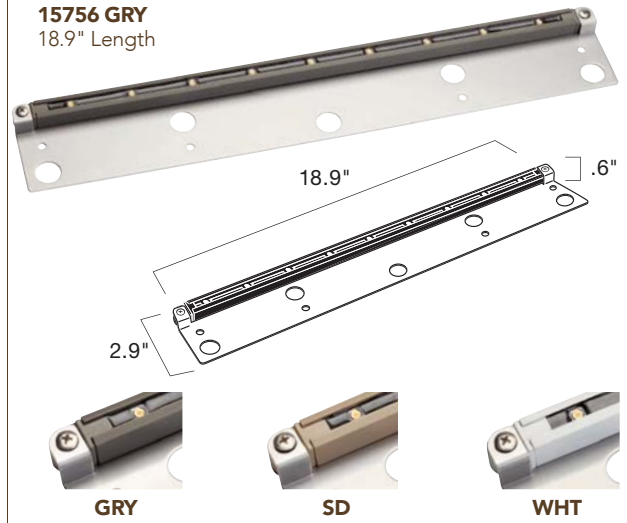

# 12V LED HARDSCAPE, DECK, STEP & BENCH

## 6 LED FIXTURE WITH BRACKET

**15746 AZT**  
12.9" Length

## 9 LED FIXTURE WITH BRACKET

**15756 GRY**  
18.9" Length