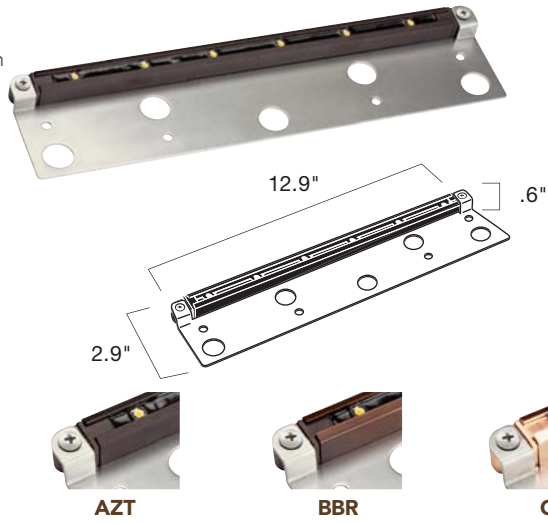

# 12V LED HARDSCAPE, DECK, STEP & BENCH

## 6 LED FIXTURE WITH BRACKET

**15746 AZT**  
12.9" Length

## 9 LED FIXTURE WITH BRACKET

**15756 GRY**  
18.9" Length