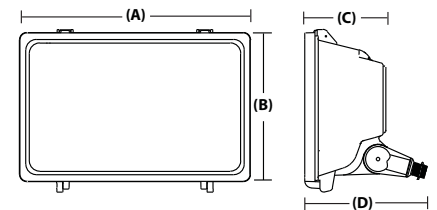

LISTING

CUL listed to US and Canadian safety standards and suitable for wet locations.

WARRANTY

Guaranteed for one year against mechanical defects in manufacture. (Excludes lamp)

DIMENSIONS

Fixture Heads	Lamp Configuration	Model Number	Number of Lamps	(A) Width inches (cm)	(B) Height inches (cm)	(C) Depth inches (cm)	(D) Extension* inches (cm)
Single		OFL2 65F 120 LP	(1) 65W T4 4-pin 6500K triple tube compact fluorescent	13" (33.0)	9" (22.8)	4-1/2" (11.4)	6" (15.2)

* Maximum extension from wall

All dimensions are in inches (centimeters)

ORDERING INFORMATION

Example: **OFL2 65F 120 LP BZ**

Choose the boldface catalog nomenclature that best suits your needs and write it on the appropriate line. Order accessories as and replacement parts separate catalog numbers.