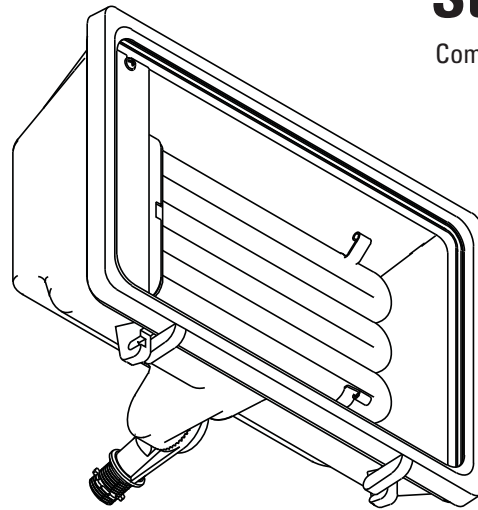

Standard with electronic ballast (120 volt, 60Hz). Starts instantly down to -13°F (-26°C).

Includes (1) 65W GX10q-4 base 6500K triple tube compact fluorescent lamp.

Mounting hardware, silicone caulking and threaded cover plate required - purchase separately.

LISTING

CUL listed to US and Canadian safety standards and suitable for wet locations.

WARRANTY

Guaranteed for one year against mechanical defects in manufacture. (Excludes lamp)

DIMENSIONS

Fixture Heads	Lamp Configuration	Model Number	Number of Lamps	(A) Width inches (cm)	(B) Height inches (cm)	(C) Depth inches (cm)	(D) Extension* inches (cm)
Single		OFL2 65F 120 LP	(1) 65W T4 4-pin 6500K triple tube compact fluorescent	13" (33.0)	9" (22.8)	4-1/2" (11.4)	6" (15.2)