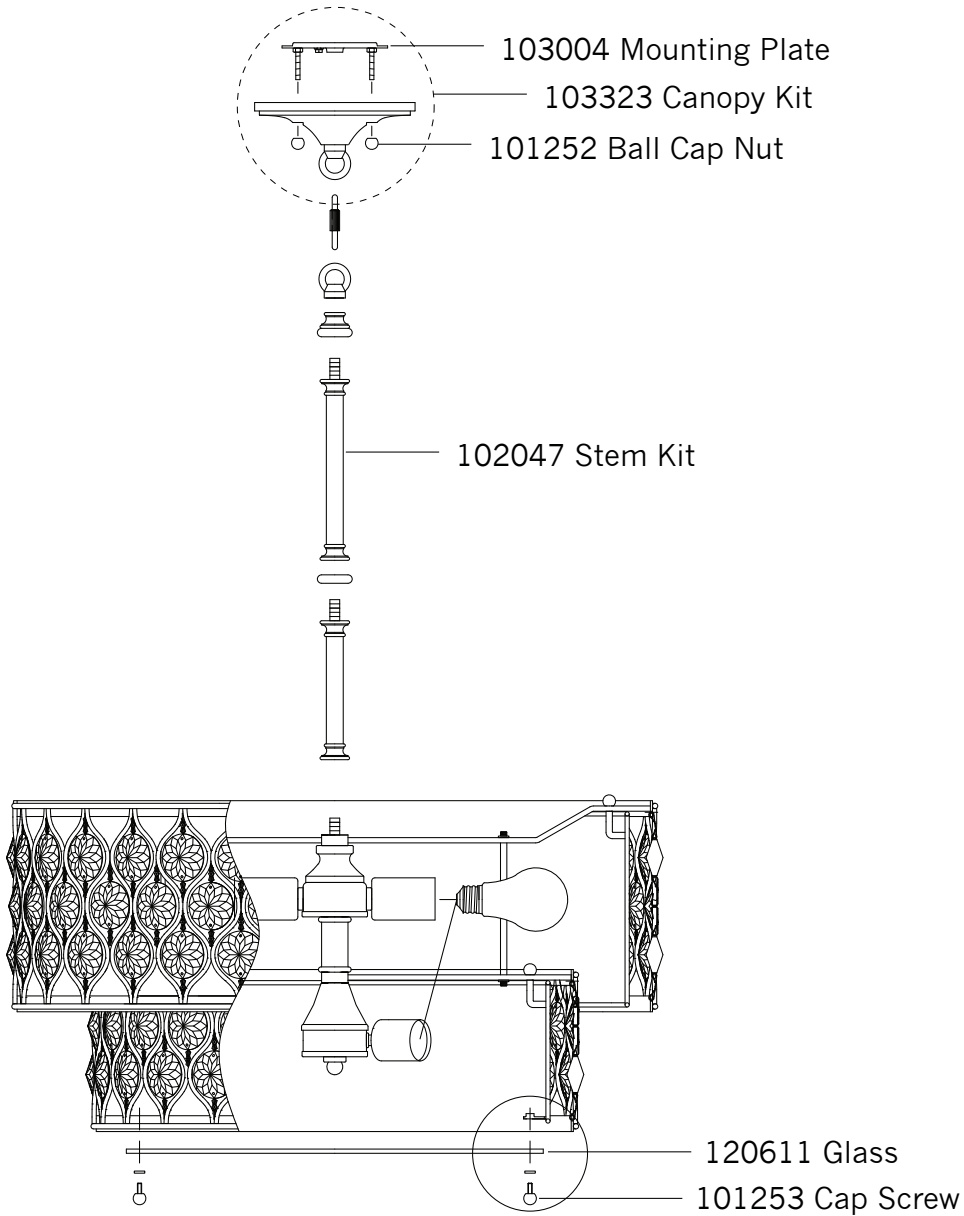

Replacement Parts For **F2707/6** 12/2011

Qty.	Part #	Description
	105100	Replacement Crystal Kit
	103323	Canopy Kit
	103004	Mounting Plate
	120611	Glass
	101252	Ball Cap Nut
	102047	Stem Kit
	101253	Cap Screw