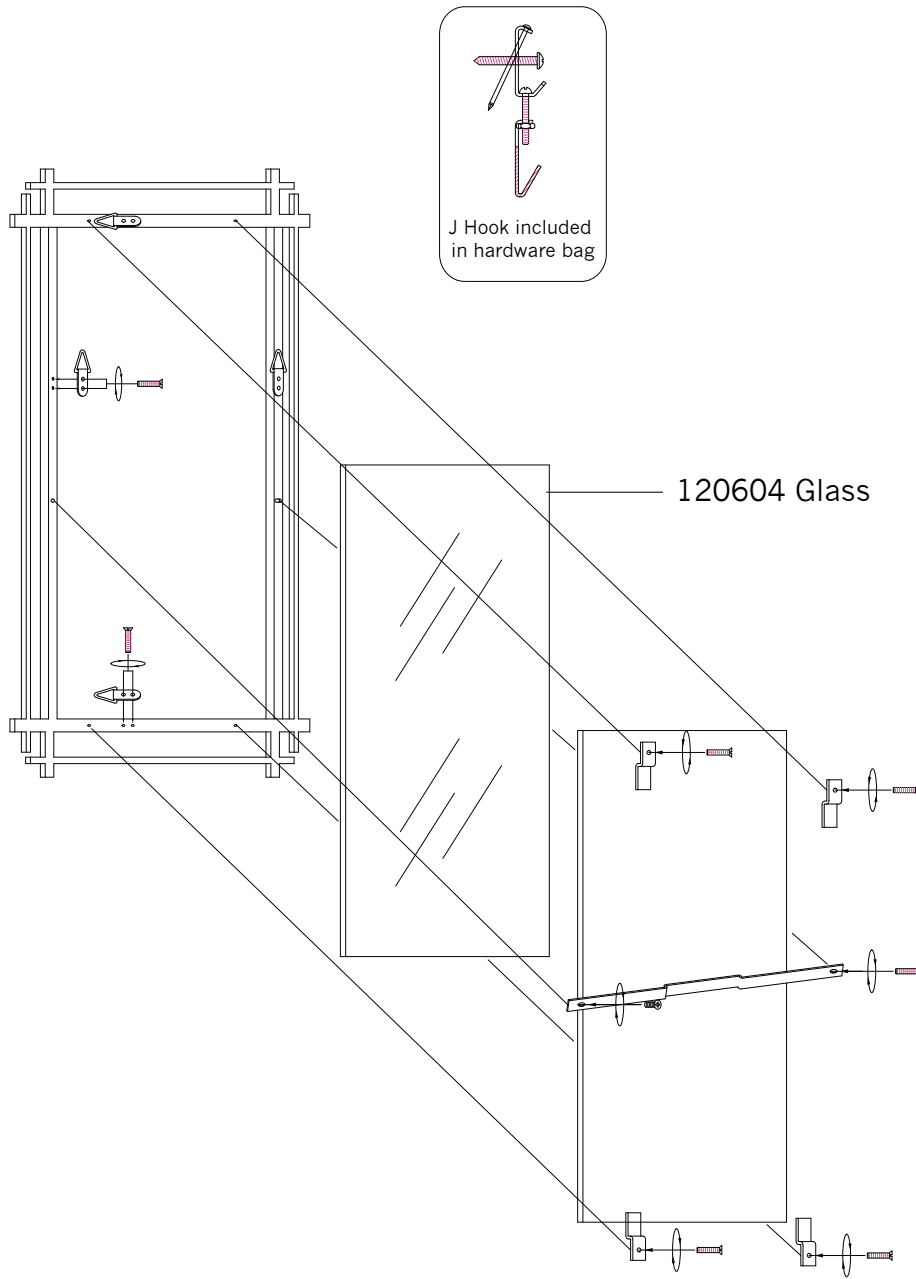

# Replacement Parts For **MR1107** 12/2011

Qty.	Part #	Description
	103333	Hardware Kit
	120604	Glass