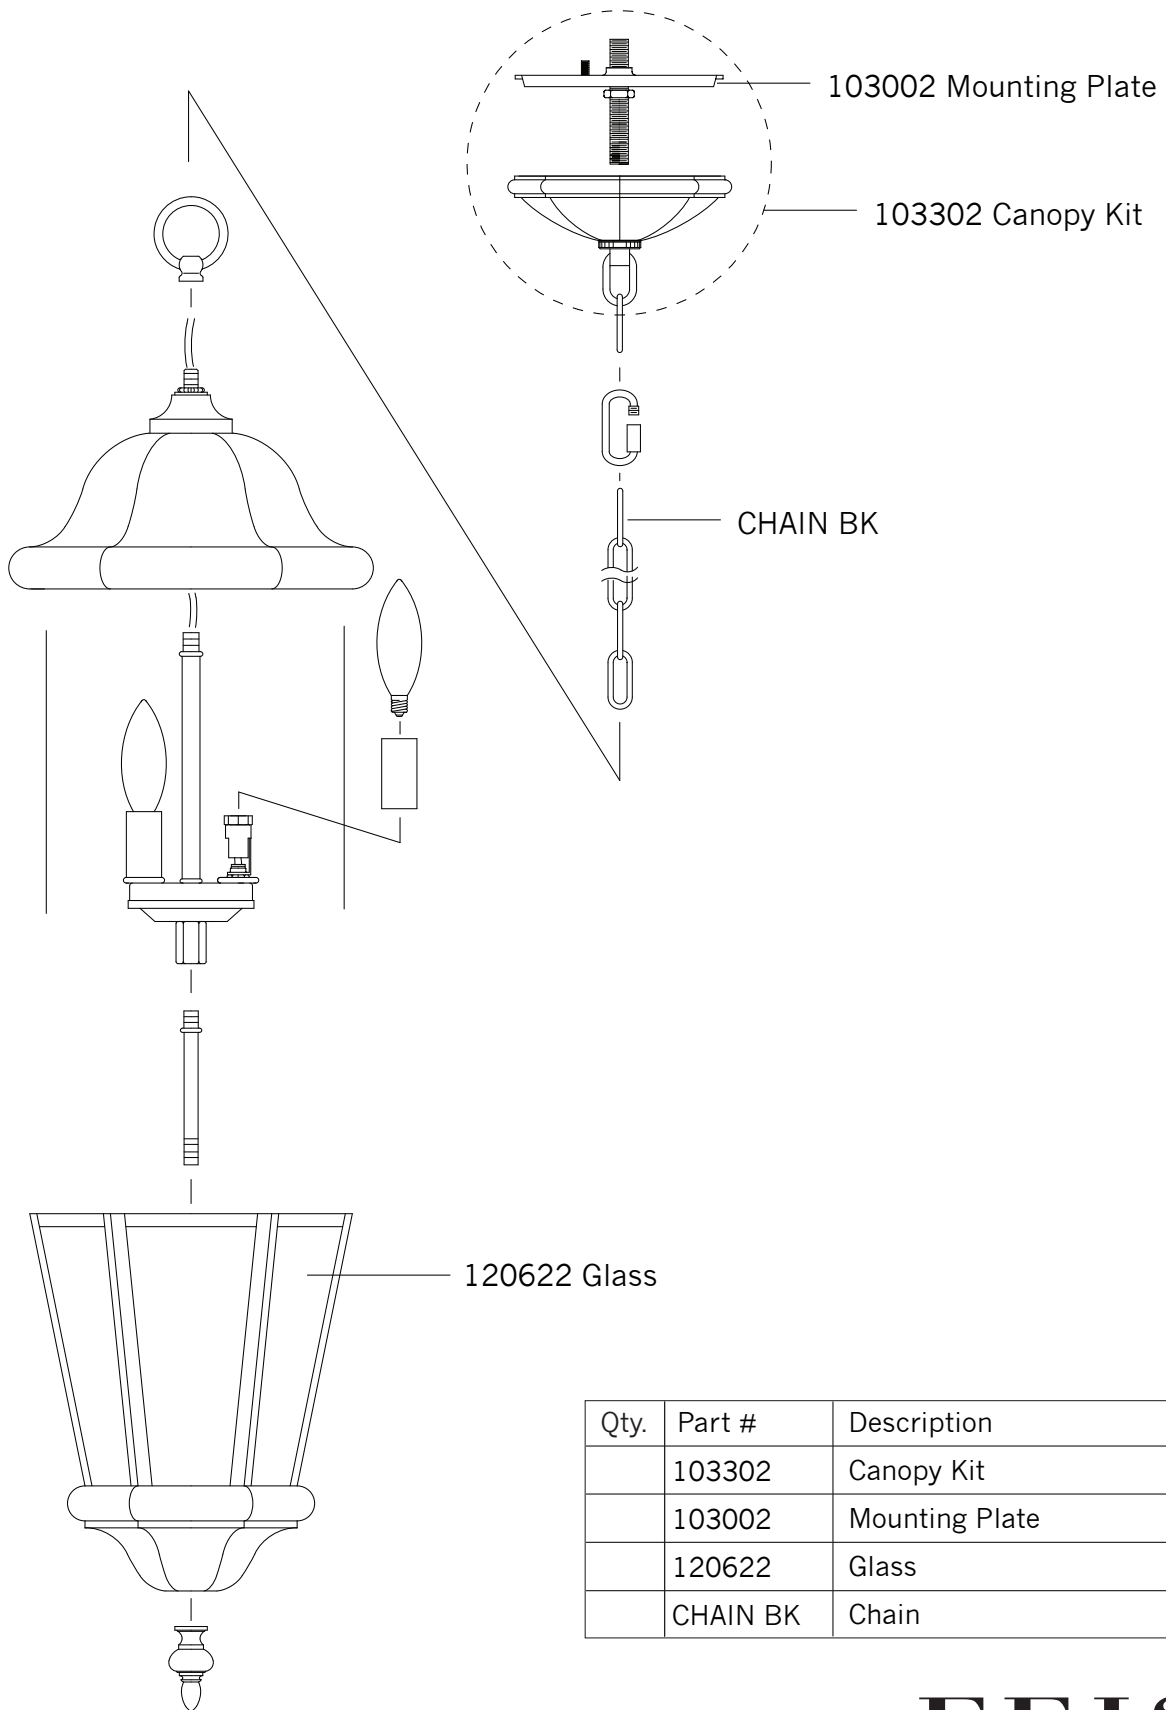

Replacement Parts For

OL5911

12/2011

Qty.	Part #	Description
	103302	Canopy Kit
	103002	Mounting Plate
	120622	Glass
	CHAIN BK	Chain