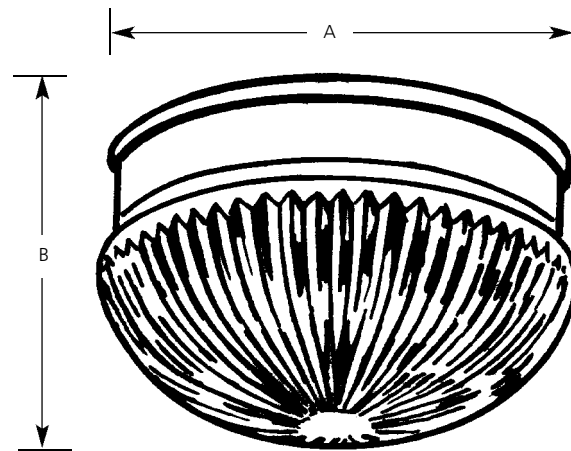

Type \_\_\_\_\_

-10 -30

P3405

P3406

P3407

Catalog No.	Finish		Lamping	Dimensions (Inches)	
	Polished Brass	White		A	B
P3405	-10	-30	1 (m) 60w	7-1/2	4-3/4
P3406	-10	-30	2 (m) 60w	9-1/2	5-1/4
P3407	-10	-30	2 (m) 75w	11	6-1/2

**Specifications:**

General

- Steel construction
- Clear prismatic glass
- P3405 & P3406  
Glass snaps into fitter pan for easy maintenance  
No fitter screws required
- P3407 has three installed fitter screws to retain the glass
- Matching chandelier, hall and foyer, pendants and bath and vanity units.