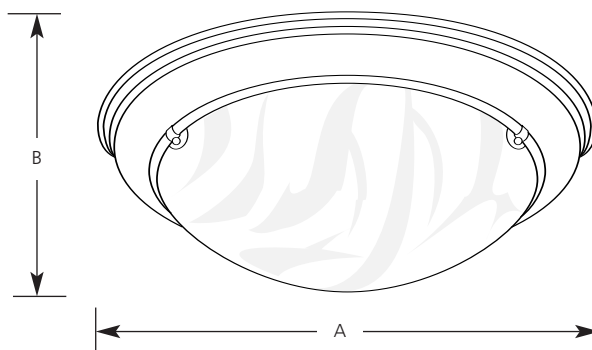

Type \_\_\_\_\_

-33

P3480

P3481

P3482

Catalog No.	Finish Cobble- stone	Lamping	Dimensions (Inches)	
			A	B
P3480	-33	2 (m) 60w	15-1/4	4-5/8
P3481	-33	3 (m) 60w	19-3/8	5-1/2
P3482	-33	4 (m) 60w	27-3/8	7-1/8

**Specifications:**

General

- Faux Tiffany Art glass
- Steel construction
- Hand painted finishes
- Flush mount design
- Decorative clips to secure glass and eliminate exposed fasteners
- Companion chandeliers, close-to-ceiling and wall sconce