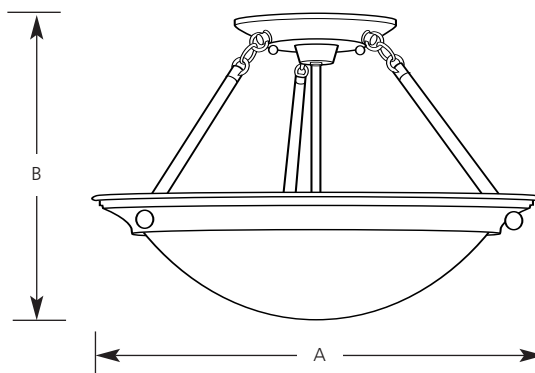

Type _____
 -10 -13
 P3567

Catalog No.	Finish		Lamping	Dimensions (Inches)	
	Polished Brass	Brushed Steel		A	B
P3567	-10	-13	2 (m) 100w	15-1/4	10-5/8

Specifications:

General

- Semi-flush mount design
- Steel construction with Polished Brass (-10) or Brushed Steel (-13) finish
- Satin white glass
- Ideal for 9-foot ceilings or higher
- Companion foyer, flush mount and wall sconce

Mounting

- Ceiling mount
- Covers outlet box
- Mounting strap for outlet box included
- Canopy 5-1/2" dia.

Electrical

- Ceramic medium based sockets
- Pre-wired

Labeling

- UL-CUL listed