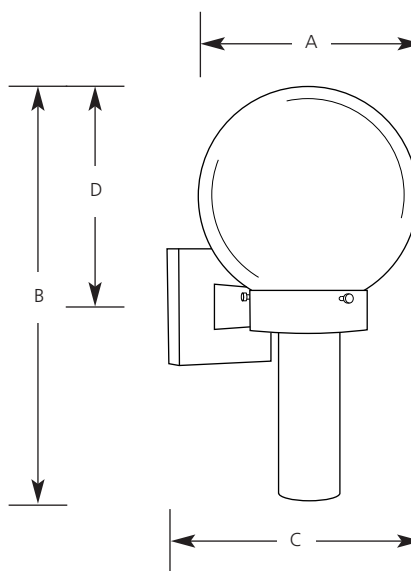

Type _____
-60
P5636

Catalog No.	Finish Black	Lamping	Dimensions (Inches)			
			A	B	C	D
P5636	-60	1-150w A21	10	17	11	10-3/8

Specifications:

General

- Cast aluminum wall torch
- White 10" acrylic globe: 10" dia., 3-15/16" dia. fitter
- Lamp replacement - Loosen three thumb screws holding globe
- Matching post top unit available

Electrical

- Medium base porcelain with nickel plated brass screw shell

Labeling

- UL-CUL wet location listed

Mounting

- Wall mounted
- Covers standard junction box
- Mounting strap for outlet box furnished
- Back plate - 4-1/2" sq.