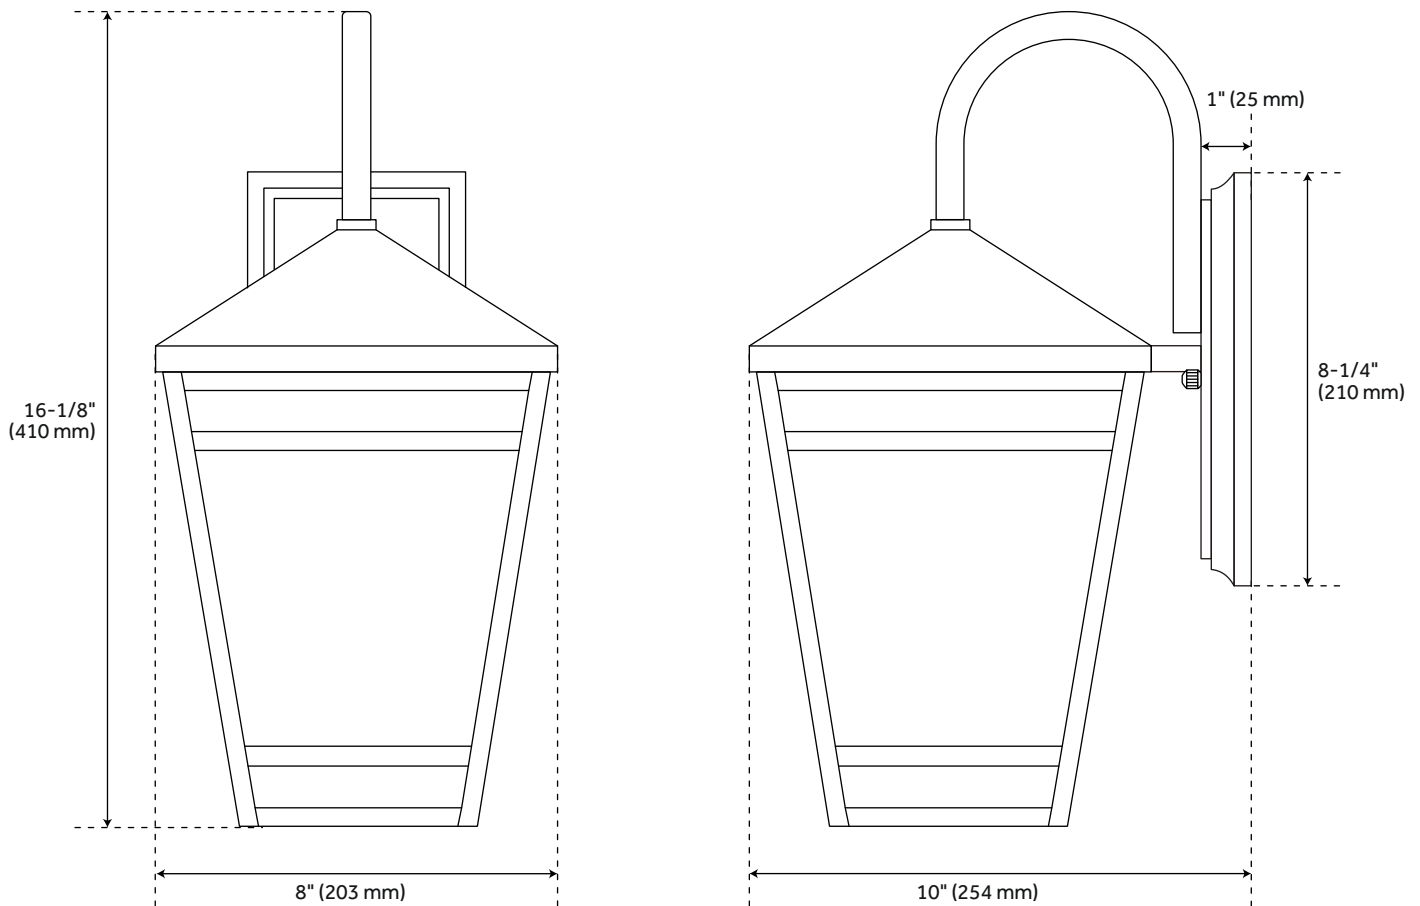

EDGEHILL 2-LIGHT OUTDOOR ENTRANCE WALL SCONCE

SKU: 944721

FEATURES

Installation Type: Wall Mount
Design: Traditional
Material: Aluminum
Base Plate Length: 1"
Base Plate Height: 8-1/4"
Mounting Hardware Included: Yes
Reversible Mounting: No
Shade Finish: Clear
Shade Material: Glass
Number of Bulbs: 2
Base Plate Width: 4-3/8"
Base Plate Depth: 1"
Location Type: Suitable for Wet Locations
Bulbs Included: No
Bulb Type: Candelabra E-12
Wattage per Bulb: 60

CODES/STANDARDS

UL 1598 / CSA C22.2 No 250.0

Code:
REVISED 12/28/2021

EDGEHILL 16" 2-LIGHT OUTDOOR ENTRANCE WALL SCONCE - BLACK

SKU: 944721

All dimensions and specifications are nominal and may vary. Use actual products for accuracy in critical situations.

Code: PHEL4501

EDGEHILL 20" 2-LIGHT OUTDOOR ENTRANCE WALL SCONCE - BLACK

SKU: 944721

All dimensions and specifications are nominal and may vary. Use actual products for accuracy in critical situations.

Code: PHEL4502