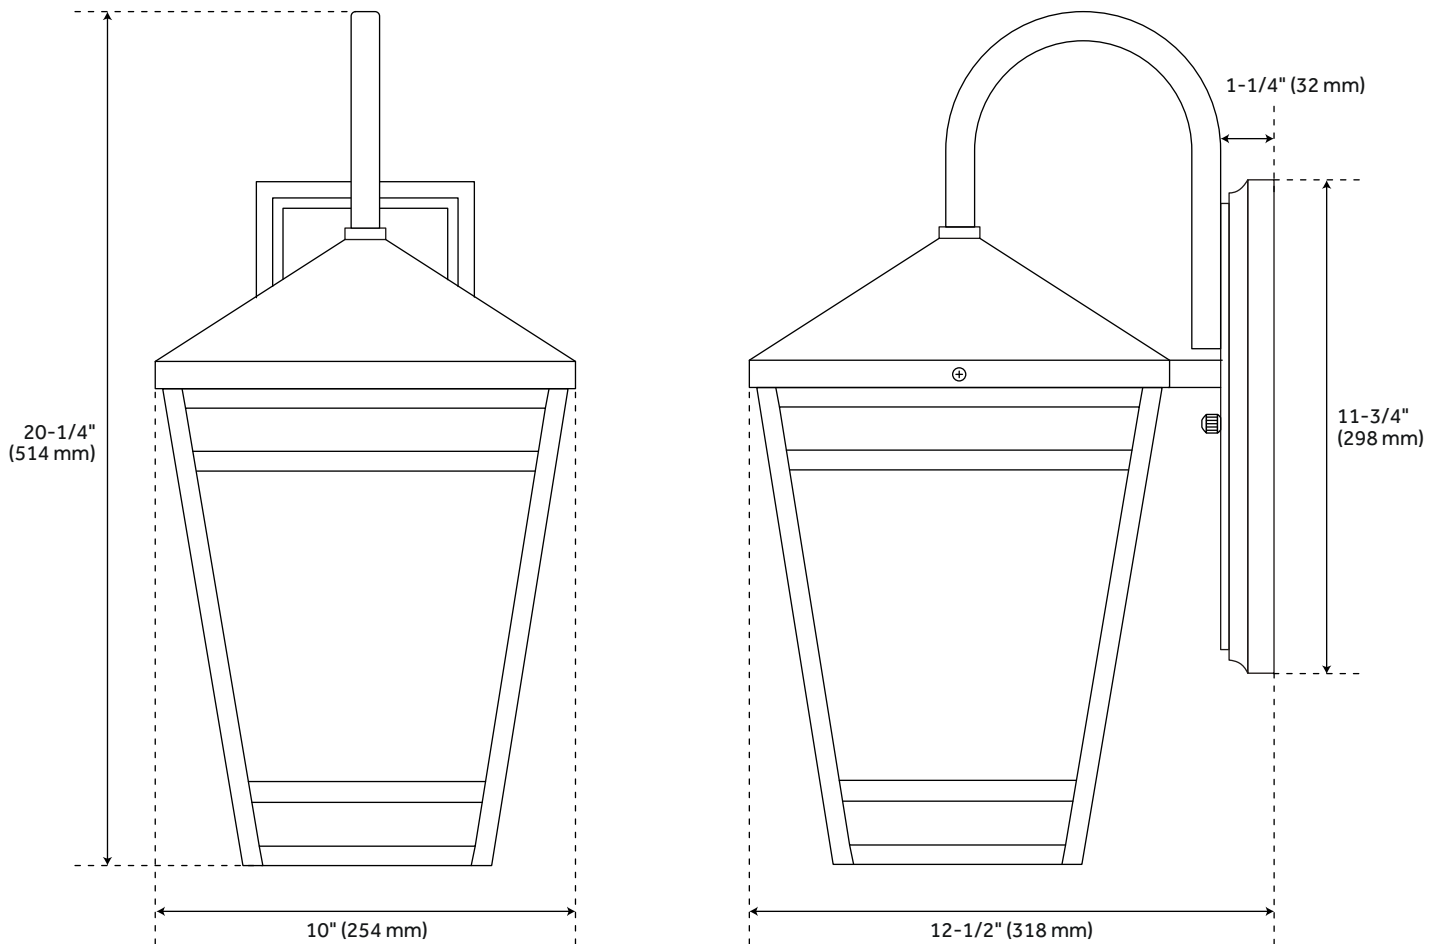

EDGEHILL 2-LIGHT OUTDOOR ENTRANCE WALL SCONCE

SKU: 944721

FEATURES

Installation Type: Wall Mount
Design: Traditional
Material: Aluminum
Base Plate Length: 1"
Base Plate Height: 8-1/4"
Mounting Hardware Included: Yes
Reversible Mounting: No
Shade Finish: Clear
Shade Material: Glass
Number of Bulbs: 2
Base Plate Width: 4-3/8"
Base Plate Depth: 1"
Location Type: Suitable for Wet Locations
Bulbs Included: No
Bulb Type: Candelabra E-12
Wattage per Bulb: 60

CODES/STANDARDS

UL 1598 / CSA C22.2 No 250.0

Code:
REVISED 12/28/2021

EDGEHILL 16" 2-LIGHT OUTDOOR ENTRANCE WALL SCONCE - BLACK

SKU: 944721

All dimensions and specifications are nominal and may vary. Use actual products for accuracy in critical situations.

Code: PHEL4501

EDGEHILL 20" 2-LIGHT OUTDOOR ENTRANCE WALL SCONCE - BLACK

SKU: 944721

All dimensions and specifications are nominal and may vary. Use actual products for accuracy in critical situations.

Code: PHEL4502