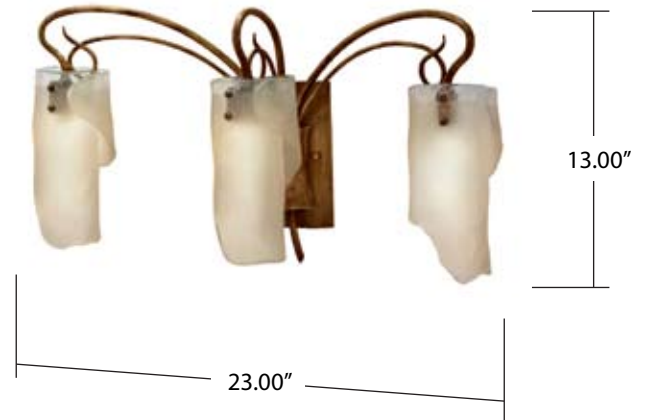

Soho 3-light Vanity

- Model** 126B03
- Description** Nature inspired recycled steel fixture with torn paper look hand-crafted brown tint ice glass
- Standard Finish** Natura or Hammered Ore (shown)

- Width / Diameter** 23 in. / 58.4 cm
- Height** 13 in. / 33 cm
- Length** n/a
- Extension** 7.5 in. / 19 cm
- Hanging Weight** 10 lb. / 4.5 kg
- Cable** n/a
- Backplate** 5.125 x 7.125 x 0.625 in. / 13 x 18.1 x 1.6 cm
- Top-to-mount** 6 in. / 15.2 cm
- Glass** 4 x 8 in. / 10.2 x 20.3 cm
- Lamp type** (3) 75W medium base
- Listing** UL - C
- Wiring** North American, 110/220
- Stems/hooks** n/a