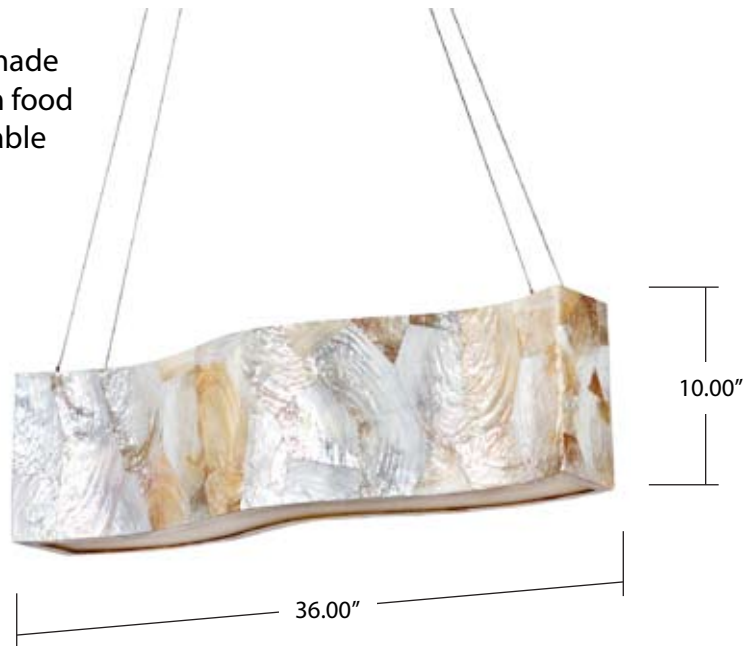

Big 4-light Linear Pendant with Reclaimed Shell

Model 178N05

Description Modern linear pendant made with reclaimed shell from food harvesting and aircraft cable suspension

Width / Diameter 36 in. / 91.4 cm

Height 10 in. / 25.4 cm

Length n/a

Extension 8.25 in. / 21 cm

Hanging Weight 14.5 lb. / 6.6 kg

Cable 10 ft. / 3 m

Canopy 6.75 x 10 x 0.75 in. / 17.2 x 25.4 x 1.9 cm, Kabebe shell or Chocolate tiger shell

Glass/Shade Kabebe shell (shown) or Chocolate tiger shell