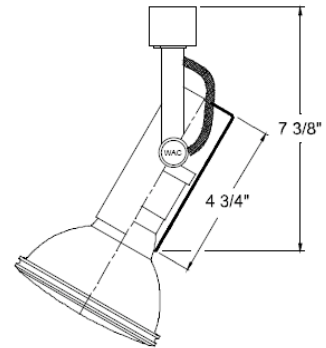

CATALOG NUMBER	TYPE
PROJECT	

LINE VOLTAGE TRACK HEAD

SERIES 188

Ordering Matrix

Model			Series	Finish			
HTK	JTK	LTK	188	BK	BN	DB	WT

Ordering Example (model – series – finish + accessory): HTK-188-DB

Product Details

- Description:** Line voltage track head for use with WAC brand H, L, J & J2 series track systems. In addition it may fit other manufacturer's original track (consult factory for specific brands).
- Materials:** Metal track head and mounting bracket with polycarbonate aiming knob and track adaptor. Medium base 250V porcelain socket with nickel-plated copper screw shell.
- Aiming:** 350° horizontal rotation and 90° vertical aiming. The side aiming knob allows for adjustment of the socket depth as well as vertical aiming.
- Lamping:** Uses medium base PAR16, PAR20, PAR30, PAR38, R, G, or A style lamps, 150W max. 120 volt. Lamps sold separately.
- Systems:** HTK is used with the WAC H system track (HT)
JTK is used with the WAC J system and J2 system track (JT & J2-T)
LTK is used with the WAC L system track (LT)
- Finish:** Abrasion resistant finish in Black (BK), White (WT), and electroplated Brushed Nickel, Dark Bronze.
- Listing:** UL & CUL Listed. 5 year WAC Lighting product warranty.

Specification Features

- Classic open "flatback" style track head provides maximum installation convenience with its ability to work on four different track systems.
- The 188 series utilizes the second circuit of J2 track with the use of the optional Jclip.
- Track head extensions are available for the H system. Extension lengths are 18", 24", 36" and 48". Available in Black (BK) Brushed Nickel (BN) Dark Bronze(BD) or White (WT).
- Barn doors are available for the PAR20, PAR30 and PAR38 lamps. Order as PAR20BD, PAR30BD, or PAR38BD.