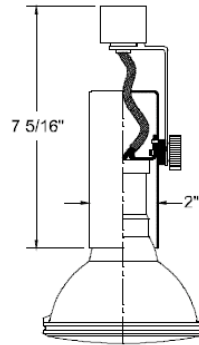

CATALOG NUMBER	TYPE
PROJECT	

LINE VOLTAGE TRACK HEAD

SERIES 188

Ordering Matrix

Model			Series	Finish			
HTK	JTK	LTK	188	BK	BN	DB	WT

Ordering Example (model – series – finish + accessory): HTK-188-DB

Product Details

- Description:** Line voltage track head for use with WAC brand H, L, J & J2 series track systems. In addition it may fit other manufacturer's original track (consult factory for specific brands).
- Materials:** Metal track head and mounting bracket with polycarbonate aiming knob and track adaptor. Medium base 250V porcelain socket with nickel-plated copper screw shell.
- Aiming:** 350° horizontal rotation and 90° vertical aiming. The side aiming knob allows for adjustment of the socket depth as well as vertical aiming.
- Lamping:** Uses medium base PAR16, PAR20, PAR30, PAR38, R, G, or A style lamps, 150W max. 120 volt. Lamps sold separately.
- Systems:** HTK is used with the WAC H system track (HT)
JTK is used with the WAC J system and J2 system track (JT & J2-T)
LTK is used with the WAC L system track (LT)
- Finish:** Abrasion resistant finish in Black (BK), White (WT), and electroplated Brushed Nickel, Dark Bronze.
- Listing:** UL & CUL Listed. 5 year WAC Lighting product warranty.

Specification Features

- Classic open "flatback" style track head provides maximum installation convenience with its ability to work on four different track systems.
- The 188 series utilizes the second circuit of J2 track with the use of the optional Jclip.
- Track head extensions are available for the H system. Extension lengths are 18", 24", 36" and 48". Available in Black (BK) Brushed Nickel (BN) Dark Bronze(BD) or White (WT).
- Barn doors are available for the PAR20, PAR30 and PAR38 lamps. Order as PAR20BD, PAR30BD, or PAR38BD.