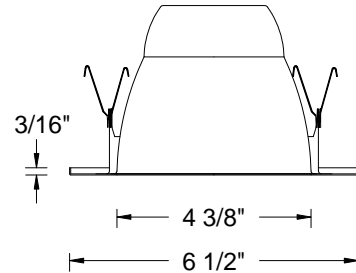

CATALOG NUMBER	TYPE
PROJECT	

5" LINE VOLTAGE DOWNLIGHTS

R-521

Ordering Matrix		
Series	Model	Finish(Reflector/Trim)
[]	[]	[]
R	521	CL/WT BN BZ

Ordering Example (series – model number – finish): R-521-BN

Product Details	Specification Features
<p>Description: Recessed trim with open reflector. For use with R-5XX series Line voltage downlights.</p> <p>Materials: Durable stamped metal construction. Secured within lamp housing by steel spring clips. Provided with foam rubber gasket around outer perimeter.</p> <p>Lamping Utilizes medium base incandescent or 4-pin CFL lamps. Incandescent lamps are rated for up to 75W watts max. Compact Fluorescent lamps are rated for 26 watts max. Lamps are ordered separately.</p> <p>Finish: Abrasion resistant powder coat painted or plated metal finish. Available in Clear reflector. Trim is available in Brushed Nickel (BN), Bronze (BZ) or White.</p> <p>Listing: UL & CUL Listed. Suitable for damp locations.</p>	<ul style="list-style-type: none"> • Handles ceiling thickness up to 1". • 5 year W.A.C. Lighting product warranty.