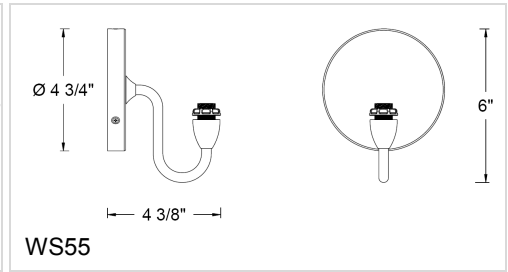

CATALOG NUMBER	TYPE
PROJECT	

DECORATIVE WALL SCNCE MODEL WS56-G512AM / WS55-G512AM

Ordering Matrix

Model Number	Shade	Sconce Finishes	
WS55	G512AM	BN	CH
WS56			

Ordering Example (model number – shade / sconce finishes): **WS56-G512AM/BN**

Product Details

Description: Line voltage wall sconce with round finished metal front fascia. The sconce is made of brass, with plated Chrome or Brushed Nickel finish.

Mounting: Surface mounted. Installs to a standard 4" junction box. Shade mounts to the sconce arm and is secured with threaded locking nut.

Lamping Use with candelabra style incandescent lamp. 120V 60watt max. One 60w lamp included with canopy.

Sconce Finish: CH = Chrome
BN = Brushed Nickel

Shade: Jill – G512AM
The colorful designer look of hand blown, cased glass pendants etched in an assortment of candy colors.

Listing: UL & CUL Listed.

Specification Features

- A complete wall sconce consists of the wall canopy and a shade.
- Center mounted vertical lamp configuration allows illumination of the whole glass shade.
- The wall sconce is available in multiple standard glass shade styles and multiple color options
- Use standard incandescent or electronic low voltage dimmer as required
- 5 year WAC Lighting product warranty.