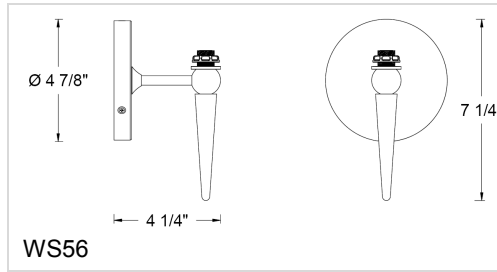

CATALOG NUMBER	TYPE
PROJECT	

DECORATIVE WALL SCNCE MODEL WS56-G512AM / WS55-G512AM

Ordering Matrix

Model Number	Shade	Sconce Finishes	
WS55	G512AM	BN	CH
WS56			

Ordering Example (model number – shade / sconce finishes): **WS56-G512AM/BN**

Product Details

Description: Line voltage wall sconce with round finished metal front fascia. The sconce is made of brass, with plated Chrome or Brushed Nickel finish.

Mounting: Surface mounted. Installs to a standard 4" junction box. Shade mounts to the sconce arm and is secured with threaded locking nut.

Lamping Use with candelabra style incandescent lamp. 120V 60watt max. One 60w lamp included with canopy.

Sconce Finish: CH = Chrome
BN = Brushed Nickel

Shade: Jill – G512AM
The colorful designer look of hand blown, cased glass pendants etched in an assortment of candy colors.

Listing: UL & CUL Listed.

Specification Features

- A complete wall sconce consists of the wall canopy and a shade.
- Center mounted vertical lamp configuration allows illumination of the whole glass shade.
- The wall sconce is available in multiple standard glass shade styles and multiple color options
- Use standard incandescent or electronic low voltage dimmer as required
- 5 year WAC Lighting product warranty.