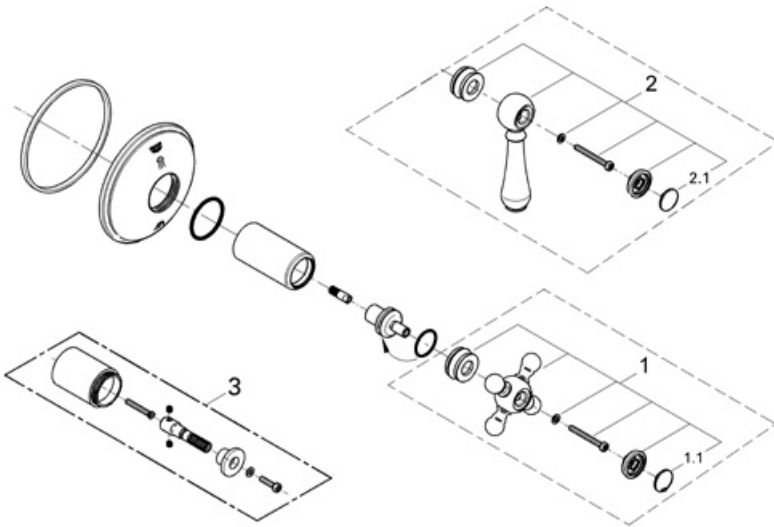

Exploded View

Parts Breakdown

Pos. No.	Spare part Description	Product No.	Pcs.
	19219 / 19220		
1	Cross handle	45776	1
1.1	Handle button	45763 L00	1
2	Lever handle	45775	1
2.1	Handle button	45763 L00	1
	Special accessories		
3	Extension kit	45979	1