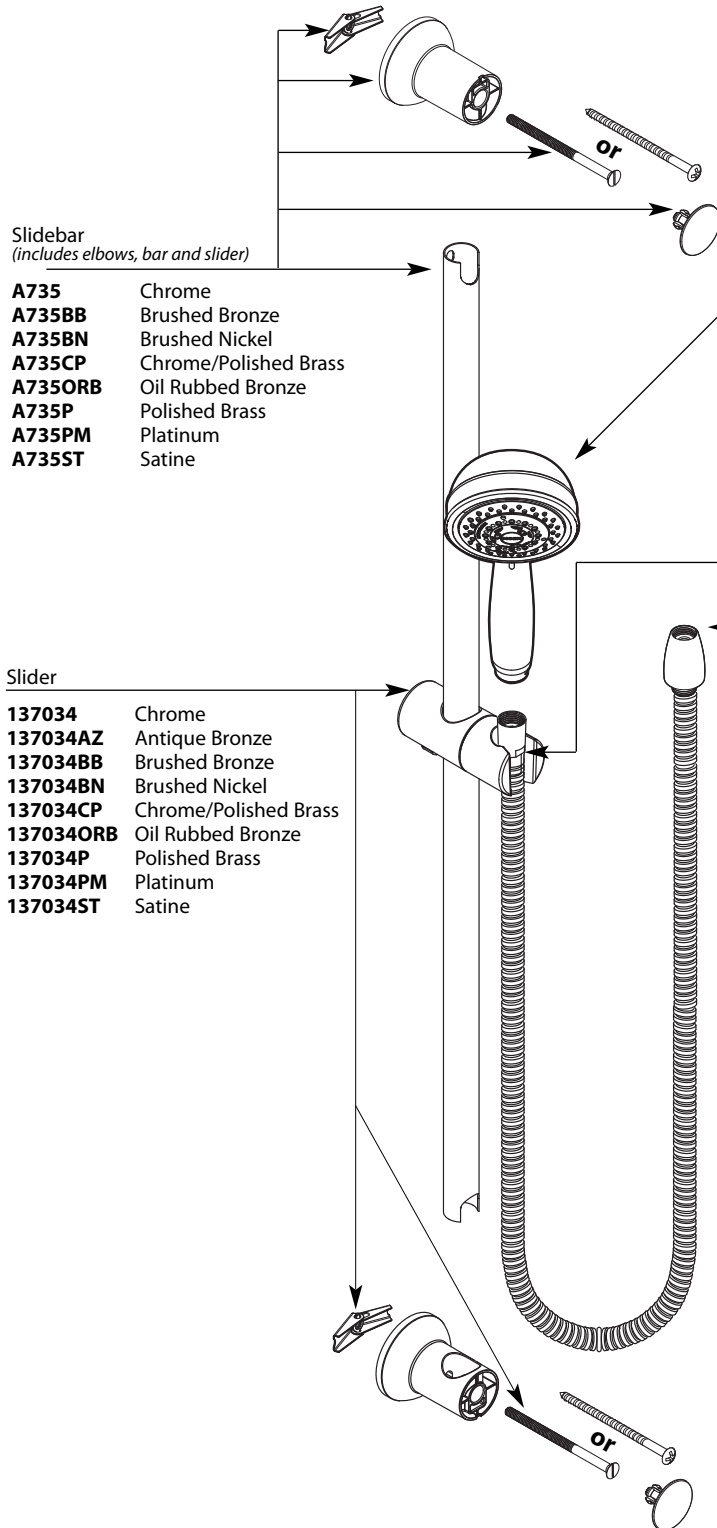

Buy it for looks. Buy it for life.®

Illustrated Parts

Four Function Handshower

MODEL	TYPE	FINISH
3867	Wand	Chrome
3867AZ	Wand	Antique Bronze
3867BB	Wand	Brushed Bronze
3867BN	Wand	Brushed Nickel
3867CP	Wand	Chrome/Polished Brass
3867ORB	Wand	Oil Rubbed Bronze
3867P	Wand	Polished Brass
3867PM	Wand	Platinum
3867ST	Wand	Satine

HandShower

- 128875** Chrome
- 128875AZ** Antique Bronze
- 128875BB** Brushed Bronze
- 128875BN** Brushed Nickel
- 128875CP** Chrome/Polished Brass
- 128875ORB** Oil Rubbed Bronze
- 128875P** Polished Brass
- 128875PM** Platinum
- 128875ST** Satine

Hose

- A726** Chrome
- A726ST** (Used with Satine and Brushed Nickel)
- A726WR** Wrought Iron
- A726P** Polished Brass
- A726PM** Platinum
- A726AZ** Antique Bronze
- A726BB** Brushed Bronze
- A726BR** (Used with Oil Rubbed Bronze)

Vacuum Breaker

- A714** Chrome
- A714ST** (Used with Satine and Brushed Nickel)
- A714WR** Wrought Iron
- A714AZ** Antique Bronze
- A714BB** Brushed Bronze
- A714P** Polished Brass
- A714PM** Platinum
- A714ORB** Oil Rubbed Bronze