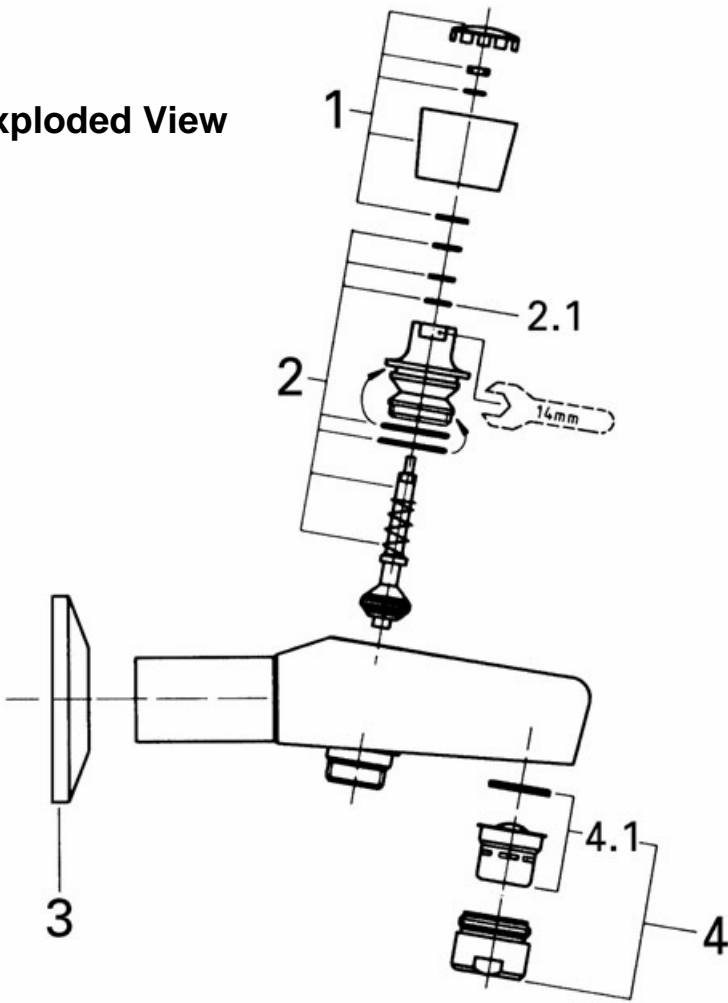

**Classic 13 435**  
**Relaxa Diverter tub spout**

Exploded View

**Parts Breakdown**

Pos No.	Spare Part Description	Product No.	Pcs.
	<b>13 435</b>		
1	Diverter knob	46 007	1
2	Diverter washer set	45 013	1
2.1	O-ring	01 283	1
3	Escutcheon	06 388	1
4	Flow regulator	13 927	1
4.1	Flow regulator set	45 029	1