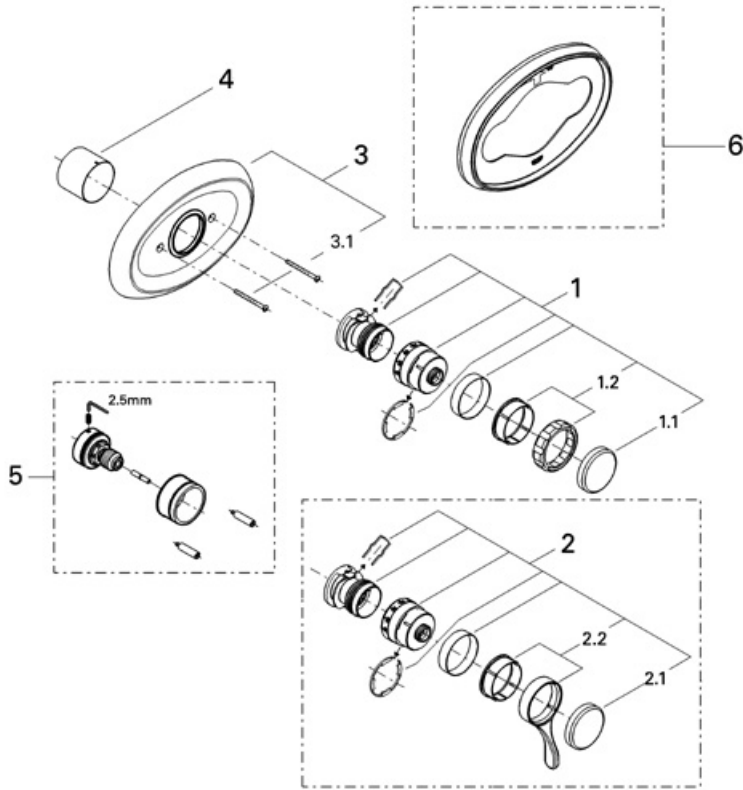

Exploded View

Parts Breakdown

Pos. No.	Spare part Description	Product No.	Pcs.
	19421 / 19422		
1	Thermostat grip handle	47427	1
1.1	Handle cap	47428	1
1.2	Handle ring	47429	1
2	Thermostat lever handle	47432	1
2.1	Handle cap	47428	1
2.2	Lever handle	47433	1
3	Escutcheon plate	47013	1
3.1	Escutcheon screws	02413	1
4	Sleeve	47430	1
	Special accessories		
5	Extension kit	47328	1
6	Compensating plate	47347	1