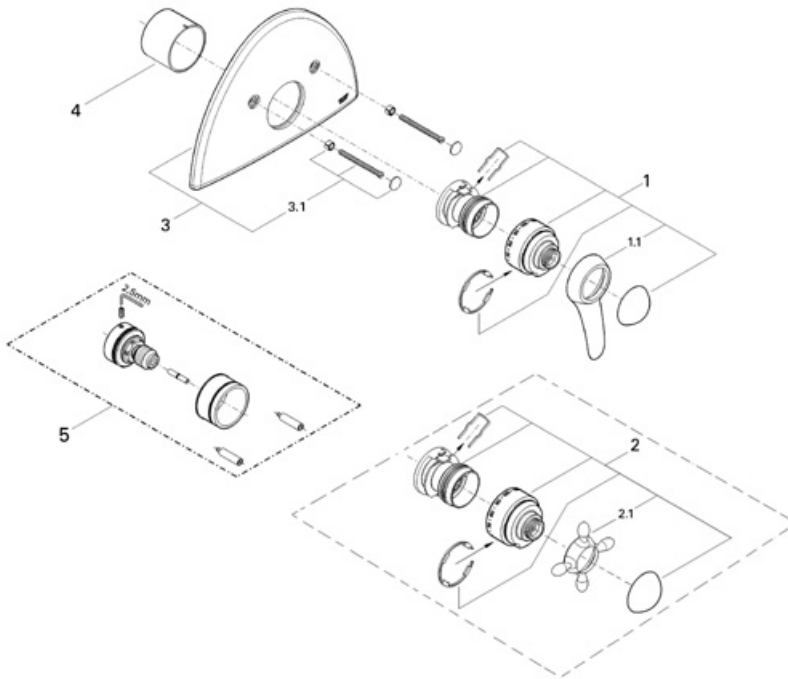

Exploded View

Parts Breakdown

Pos. No.	Spare part Description	Product No.	Pcs.
19641 / 19685			
1	Lever thermostat handle	47495	1
1.1	Lever	47490	1
2	Cross ring thermostat handle	47570	1
2.1	Decorative cross ring	09698	1
3	Escutcheon	47492	1
3.1	Fixing screw	47481	2
4	Sleeve	47493	1
Special accessories			
5	1/2" Extension if thermostat is installed too deep	47328	1