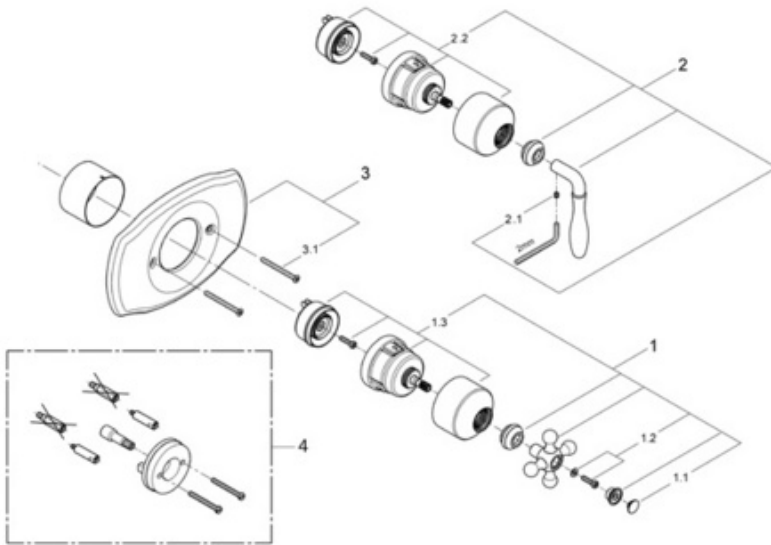

Exploded View

Parts Breakdown

Pos No.	Spare Part Description	Product No.	Pcs.
	19 707		
1	Cross handle complete	47 703	1
1.1	Handle/diverter cap	45 763	1
1.2	Cross handle screw	47 705	1
1.3	Handle assembly	47 704	1
2	Lever handle complete	47 706	1
2.1	Handle screw	47 611	1
2.2	Handle assembly	47 704	1
3	Seabury pbv escutcheon	47 608	1
3.1	G-s pbv escutcheon screw	47 609	1
4	Chrome body sleeve	47 219	1
	Special Accessories		
5	Grohsafe extension	47 344	1