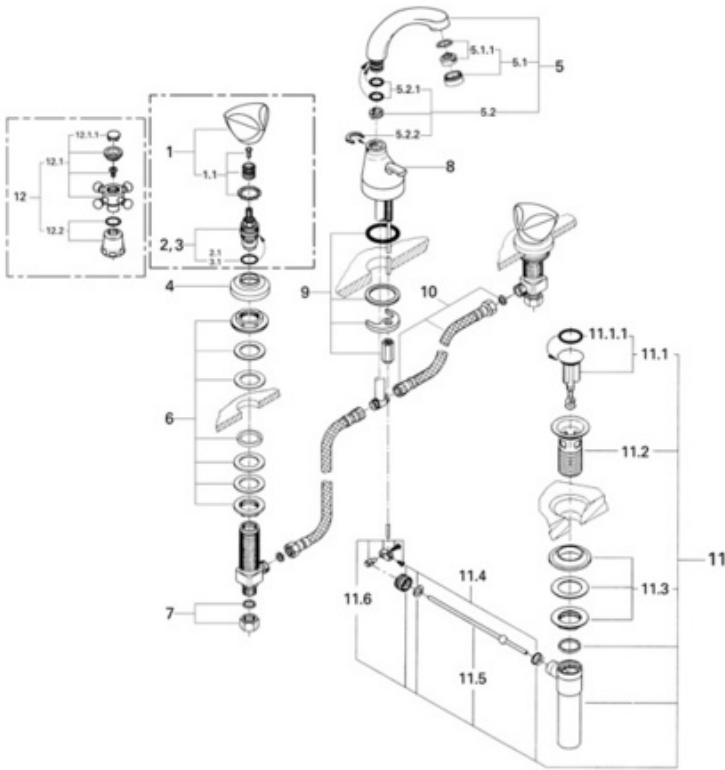

Exploded View

Parts Breakdown

Pos No.	Spare Part Description	Product No.	Pcs.
	20 882		
1	TDL handle, neutral	06 490	1
1.1	Handle connecting set	45 001	1
2	Ceramic cartridge	45 882	1
2.1	O-ring	03 924	1
3	90 degree cartridge	45 883	1
3.1	O-ring	03 924	1
4	Chrome wideset flange	03 394	1
5	Chrome swivel spout/centerset	13 408	1
5.1	Flow regulator	13 955	1
5.1.1	Flow control insert	45 220	1
5.2	Diverter washer set	45 013	1
5.2.1	O-ring	01 285	1
5.2.2	Retainer clip	04 853	1
6	Classic wideset mounting set	45 025	1
7	1/2" coupling nut	12 902	1
8	Chrome lift rod	06 078	1
9	Mounting set for wideset	45 226	1
10	Flex hose for widesets	45 442	1
11	Pop-up drain	28 957	1
11.1	Stopper	45 324	1
11.1.1	Stopper o-ring	01 147	1
11.2	Flange	01 153	1
11.3	Shank nut & bushing	45 266	1
11.4	Nut & bushings	45 265	1
11.5	Ball rod	45 264	1
11.6	Toggle lever	45 485	1
12	Arabesk handle complete	45 277	1
12.1	Arabesk handle	45 678	1
12.1.1	Marking plate (hot)	05 091	1
12.1.1	Marking plate (cold)	05 092	1
12.2	Cap cartridge Arabesk	45 680	1