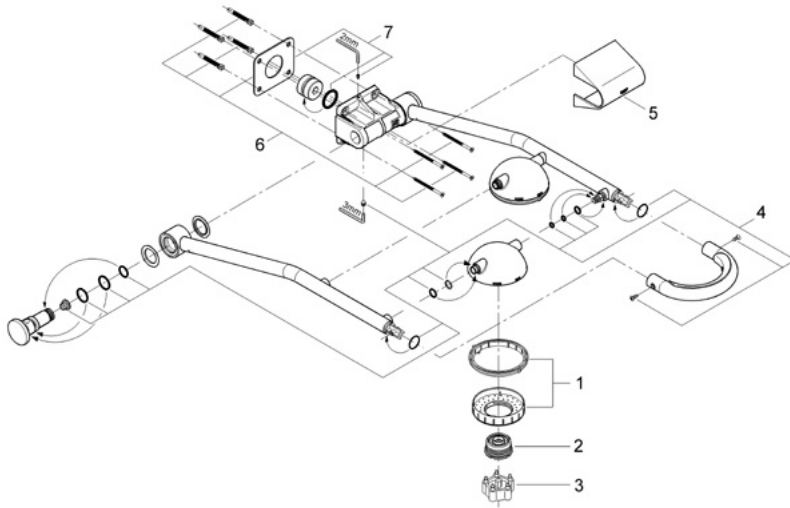

Exploded View

Parts Breakdown

Pos No.	Spare Part Description	Product No.	Pcs.
	27 007		
1	Rose kit	45 877	1
2	Pulsator element	45 656	1
3	Relexa plus tool	45 654	1
4	Grip	45 878	1
5	Cover	45 879	1
6	Mounting kit	45 898	1
7	Set screw and O-ring	45 901	1