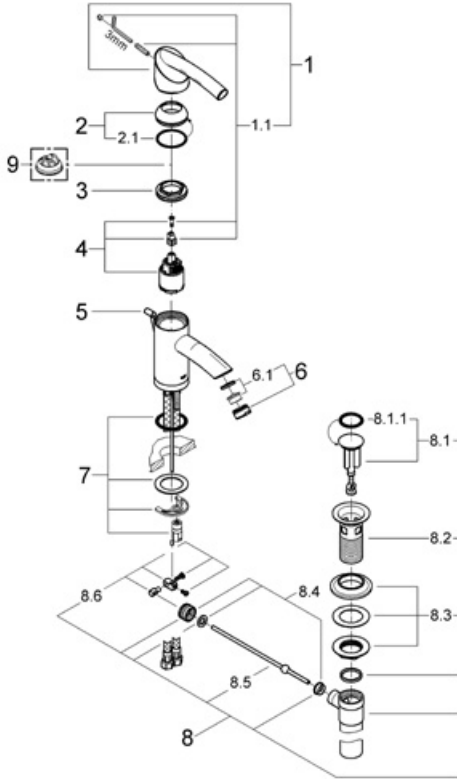

# Tenso 32 924

## Single-handle centerset

### Exploded View

### Parts Breakdown

Pos No.	Spare Part Description	Product No.	Pcs.
<b>32 924</b>			
1	Lever complete	46 490	1
1.1	Handle connection set	46 491	1
2	Cartridge cap	46 492	1
2.1	Cap o-ring	05 915	1
3	Connection nut	05 773	1
4	Ceramic cartridge for taron	46 374	1
5	Lift rod	07 897	1
6	Male laminar control	13 955	1
6.1	Flow regulator	45 220	1
7	Mounting set	46 447	1
7.1	Handle rotation stop	46 375	1
8	Pop-up drain	28 957	1
8.1	Chr pop-up stopper for 28.958	45 324	1
8.1.1	Stopper o-ring for 28.958	01 147	1
8.2	Chrome flange for 28.958	01 153	1
8.3	Mounting nut for 28.958	45 266	1
8.4	Ball rod nut w/bush for 28.958	45 265	1
8.5	Ball rod w/spring for 28.958	45 264	1
8.6	Toggle lever	45 485	1
<b>Special Accessories</b>			
7	Handle rotation stop	46 375	1