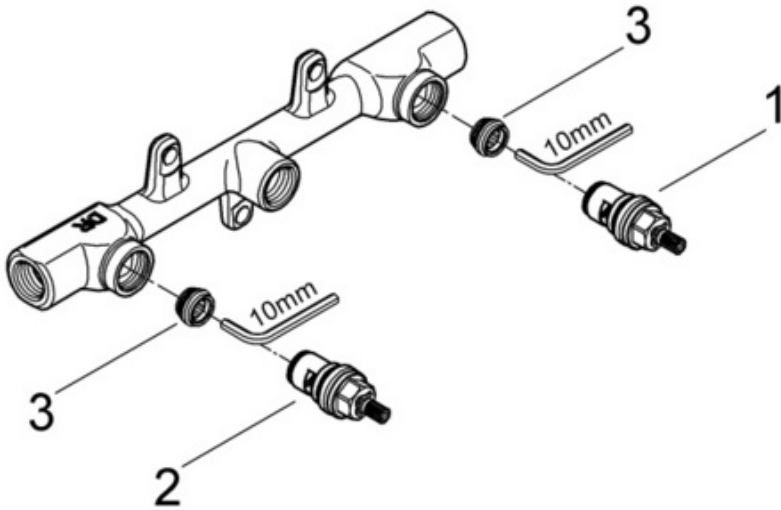

**Rough Valves 33 885**  
**3-hole Wall-mount Rough-in Valve**

**Exploded View**

**Parts Breakdown**

Pos No.	Spare Part Description	Product No.	Pcs.
	<b>33 885</b>		
1	Ceramic cartridge	45 882	1
2	90 degree cartridge	45 883	1
3	1/2" renewable seat set	45 023	1