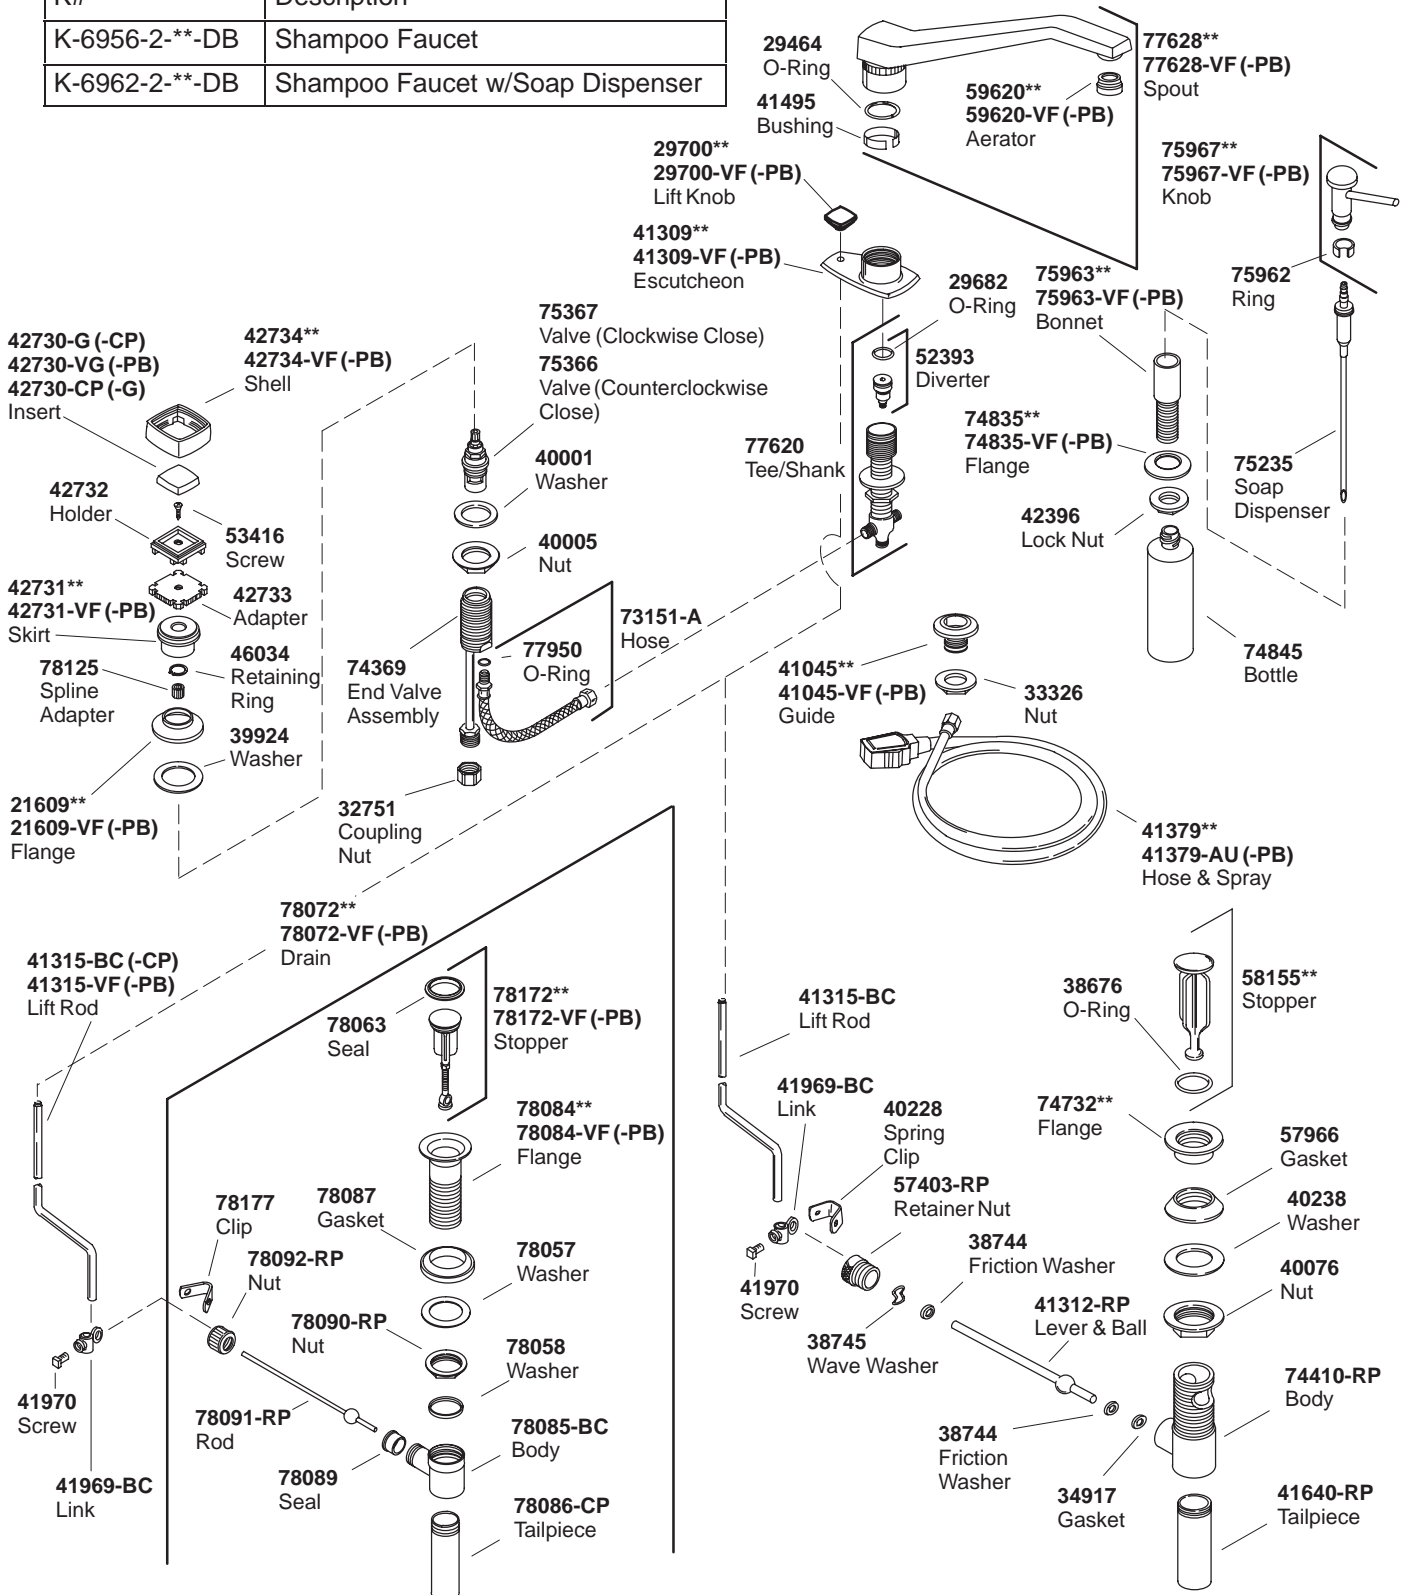

KOHLER[®] SERVICE PARTS

ALTERNA™ WIDESPREAD LAVATORY SHAMPOO FAUCETS

K#	Description
K-6956-2-**-DB	Shampoo Faucet
K-6962-2-**-DB	Shampoo Faucet w/Soap Dispenser

**Finish/color code must be specified when ordering.