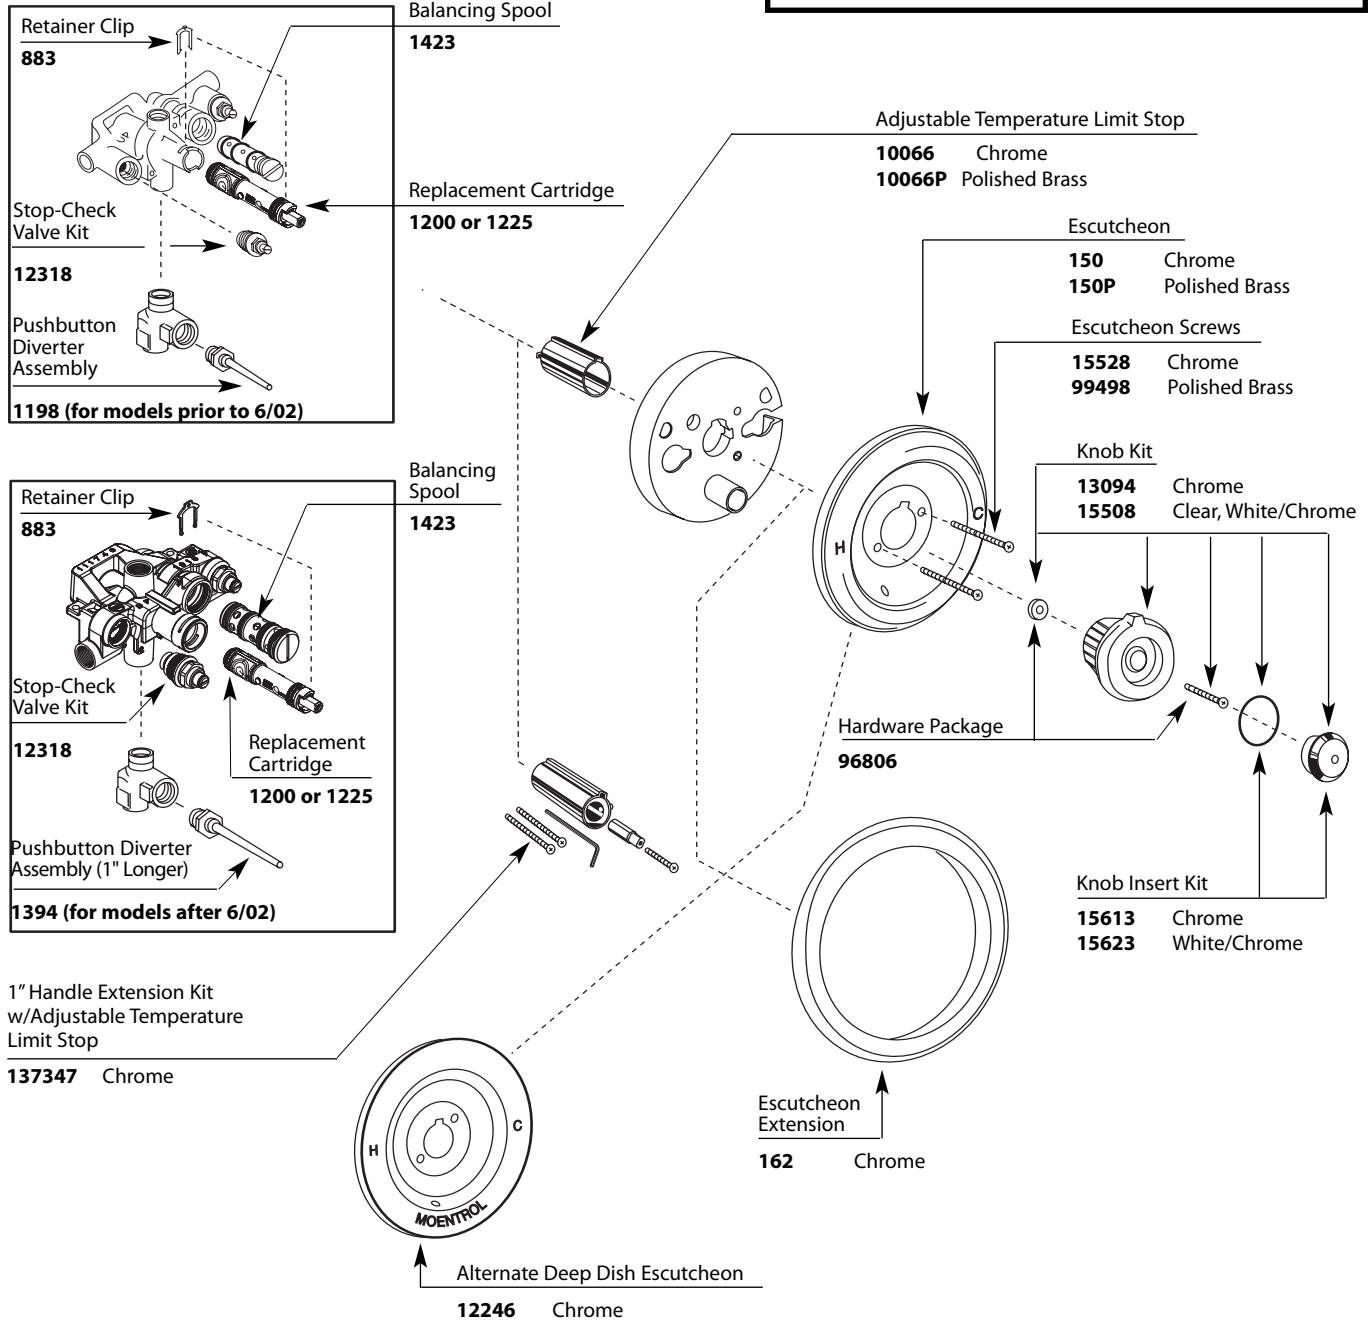

Buy it for looks. Buy it for life.®

■ Order by Part Number

Illustrated Parts

LEGEND® MOENTROL® Single-Handle Tub/Shower Valve Only

MODEL	HANDLE	FINISH
3270	Knob	Chrome
* 3270P	Knob	Polished Brass

* Model # is discontinued.