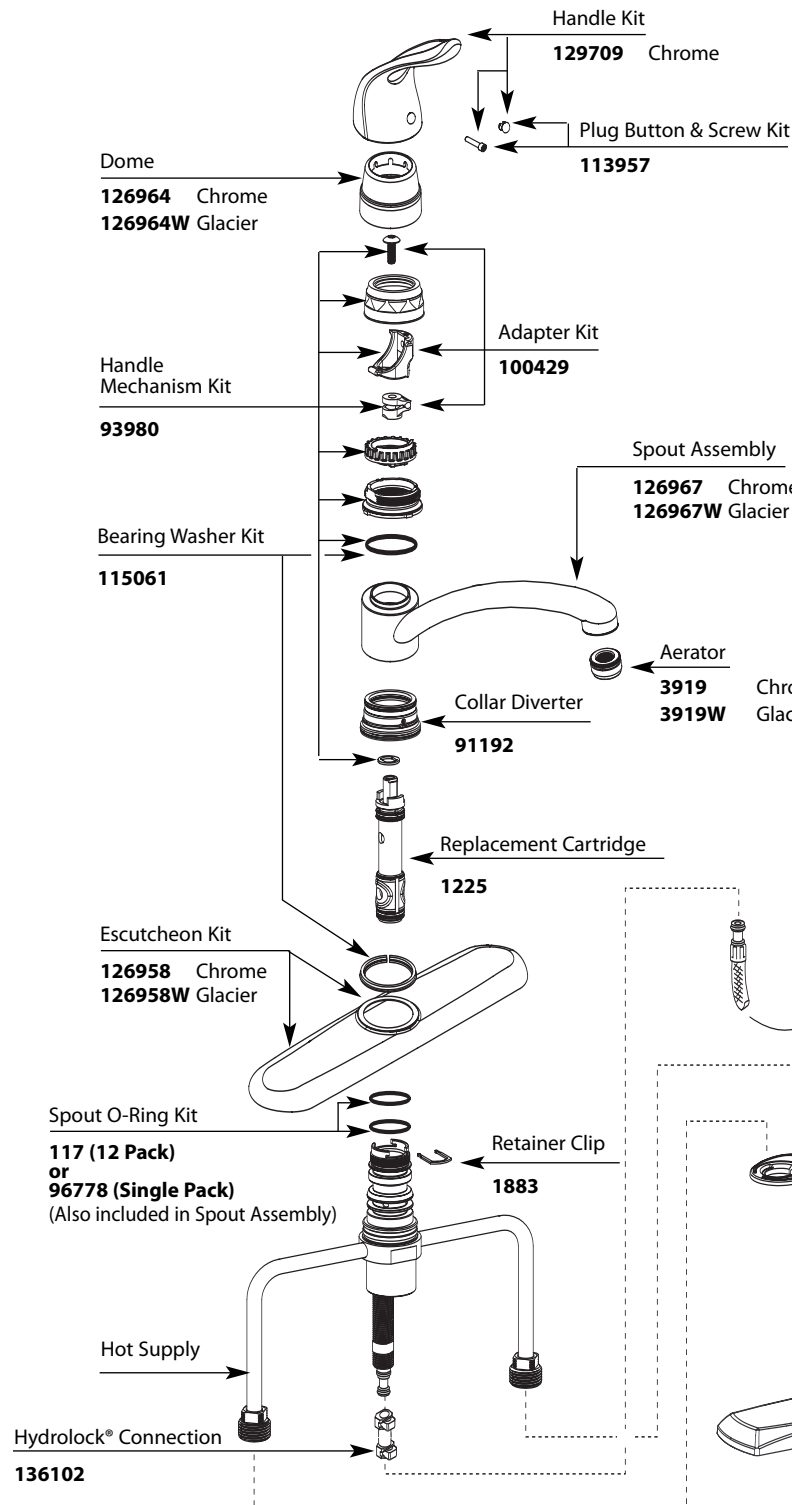

Buy it for looks. Buy it for life.®

Illustrated Parts

Order by Part Number

CHATEAU®		
Single-Handle Kitchen Faucet		
MODEL	HANDLE	FINISH
7445	Loop w/o Spray	Chrome
67445	Loop w/o Spray	Chrome
7460	Loop	Chrome
67460	Loop	Chrome
DISCONTINUED SKUS		
7445S	Loop w/o Spray	Sand
7445W	Loop w/o Spray	Glacier
67445	Loop w/o Spray	Chrome
87445	Loop w/o Spray	Chrome
7460S	Loop w/Spray	Sand
7460V	Loop w/Spray	Ivory
7460W	Loop w/Spray	Glacier
7467	Loop w/Swing'N' Spray	Chrome
87460V	Loop w/Spray	Ivory

FOR MODELS WITH THREADED CONNECTION

Protégé Spray Head & Hose Assembly
104234 Chrome
101474 Black
101474W Glacier

FOR MODELS WITH HYDROLOCK® CONNECTION

Protégé Spray Head & Hose Assembly
136103 Chrome
136103W Glacier

Spray Escutcheon & Locknut Assembly

104235 Chrome w/Chrome Trim Ring
101475 Chrome w/Black Trim Ring
100007 Sand w/Sand Trim Ring
100006 Glacier w/Glacier Trim Ring
100005V Ivory Trim Ring

Support Plate W/Gasket
93964

Hardware Kit
93959

Escutcheon Kit
100264 Chrome
100264W Glacier
100264V Ivory