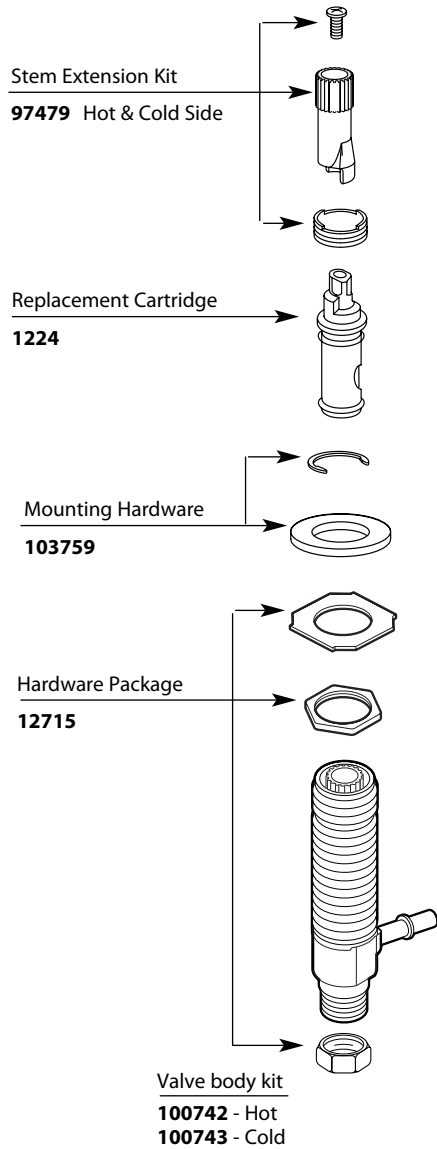

Buy it for looks. Buy it for life.®

■ Order by Part Number

There is more than 1 version of this model.
Page down to identify the version you have

Illustrated Parts

| M PACT VALVE | |
|------------------------------------|----------------------|
| Widespread Lavatory Rough-in Valve | |
| MODEL | PACK TYPE |
| 9000 | Single |
| 69000 | Bulk (6 per carton) |

TO ORDER PARTS CALL: 1-800-BUY-MOEN

www.moen.com

Buy it for looks. Buy it for life.®

■ Order by Part Number

Illustrated Parts

| M•PACT VALVE | |
|---|---------------------|
| Widespread Lavatory Rough-in Valve | |
| <u>MODEL</u> | <u>PACK TYPE</u> |
| 9000 | Single |
| 69000 | Bulk (6 per carton) |