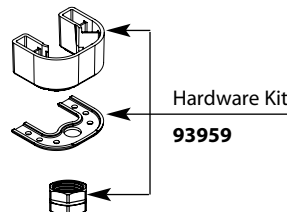

Buy it for looks. Buy it for life.®

■ Order by Part Number

There is more than 1 version of this model.
Page down to identify the version you have

Illustrated Parts

| M PACT VALVE | |
|------------------------------------|----------------------|
| Widespread Lavatory Rough-in Valve | |
| MODEL | PACK TYPE |
| 9000 | Single |
| 69000 | Bulk (6 per carton) |

TO ORDER PARTS CALL: 1-800-BUY-MOEN

www.moen.com

Buy it for looks. Buy it for life.®

■ Order by Part Number

Illustrated Parts

| M•PACT VALVE | |
|---|---------------------|
| Widespread Lavatory Rough-in Valve | |
| <u>MODEL</u> | <u>PACK TYPE</u> |
| 9000 | Single |
| 69000 | Bulk (6 per carton) |