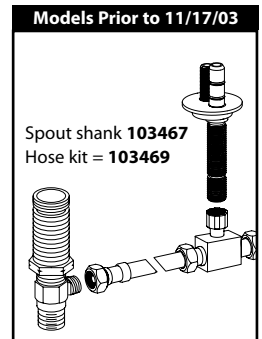

Buy it for looks. Buy it for life.®

■ Order by Part Number

There is more than 1 version of this model.
Page down to identify the version you have

Illustrated Parts

| M PACT VALVE | |
|------------------------------------|----------------------|
| Widespread Lavatory Rough-in Valve | |
| MODEL | PACK TYPE |
| 9000 | Single |
| 69000 | Bulk (6 per carton) |

TO ORDER PARTS CALL: 1-800-BUY-MOEN

www.moen.com

Buy it for looks. Buy it for life.®

■ Order by Part Number

Illustrated Parts

| M•PACT VALVE | |
|---|---------------------|
| Widespread Lavatory Rough-in Valve | |
| <u>MODEL</u> | <u>PACK TYPE</u> |
| 9000 | Single |
| 69000 | Bulk (6 per carton) |