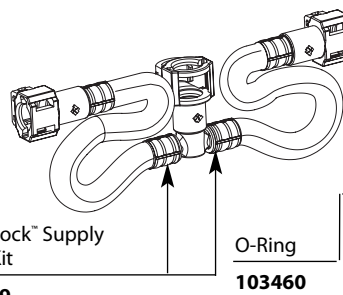

Buy it for looks. Buy it for life.®

■ Order by Part Number

There is more than 1 version of this model.
Page down to identify the version you have

Illustrated Parts

| M PACT VALVE | |
|------------------------------------|----------------------|
| Widespread Lavatory Rough-in Valve | |
| MODEL | PACK TYPE |
| 9000 | Single |
| 69000 | Bulk (6 per carton) |

TO ORDER PARTS CALL: 1-800-BUY-MOEN

www.moen.com

Buy it for looks. Buy it for life.®

■ Order by Part Number

Illustrated Parts

| M•PACT VALVE | |
|---|---------------------|
| Widespread Lavatory Rough-in Valve | |
| <u>MODEL</u> | <u>PACK TYPE</u> |
| 9000 | Single |
| 69000 | Bulk (6 per carton) |