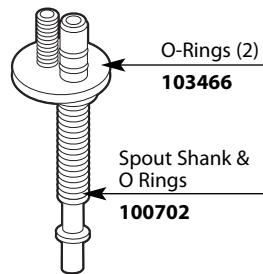

Buy it for looks. Buy it for life.®

■ Order by Part Number

There is more than 1 version of this model.
Page down to identify the version you have

Illustrated Parts

| M PACT VALVE | |
|------------------------------------|----------------------|
| Widespread Lavatory Rough-in Valve | |
| MODEL | PACK TYPE |
| 9000 | Single |
| 69000 | Bulk (6 per carton) |

TO ORDER PARTS CALL: 1-800-BUY-MOEN

www.moen.com

Buy it for looks. Buy it for life.®

■ Order by Part Number

Illustrated Parts

| M•PACT VALVE | |
|---|---------------------|
| Widespread Lavatory Rough-in Valve | |
| <u>MODEL</u> | <u>PACK TYPE</u> |
| 9000 | Single |
| 69000 | Bulk (6 per carton) |