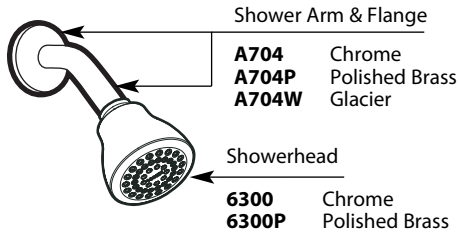

# Illustrated Parts

■ Order by Part Number

MOENTROL® Single-Handle Tub/Shower Valve Only								
Valve Trim			Shower Only			Tub & Shower		
MODEL	FINISH		MODEL	FINISH		MODEL	FINISH	
3170	Chrome		3175	Chrome		3189	Chrome	
3150	Chrome							
<b>DISCONTINUED SKUS</b>								
3170A	Antique Brass		3175P	Polished Brass		3189P	Polished Brass	
3170P	Polished Brass		3175S	Sand		3189W	Glacier	
3150P	Polished Brass		3175W	Glacier		3189S	Sand	
3142	Chrome		3155P	Polished Brass		3169P	Polished Brass	
8350	Chrome					3143	Chrome	
8351	Chrome					3144	Chrome	
						3147	Chrome	