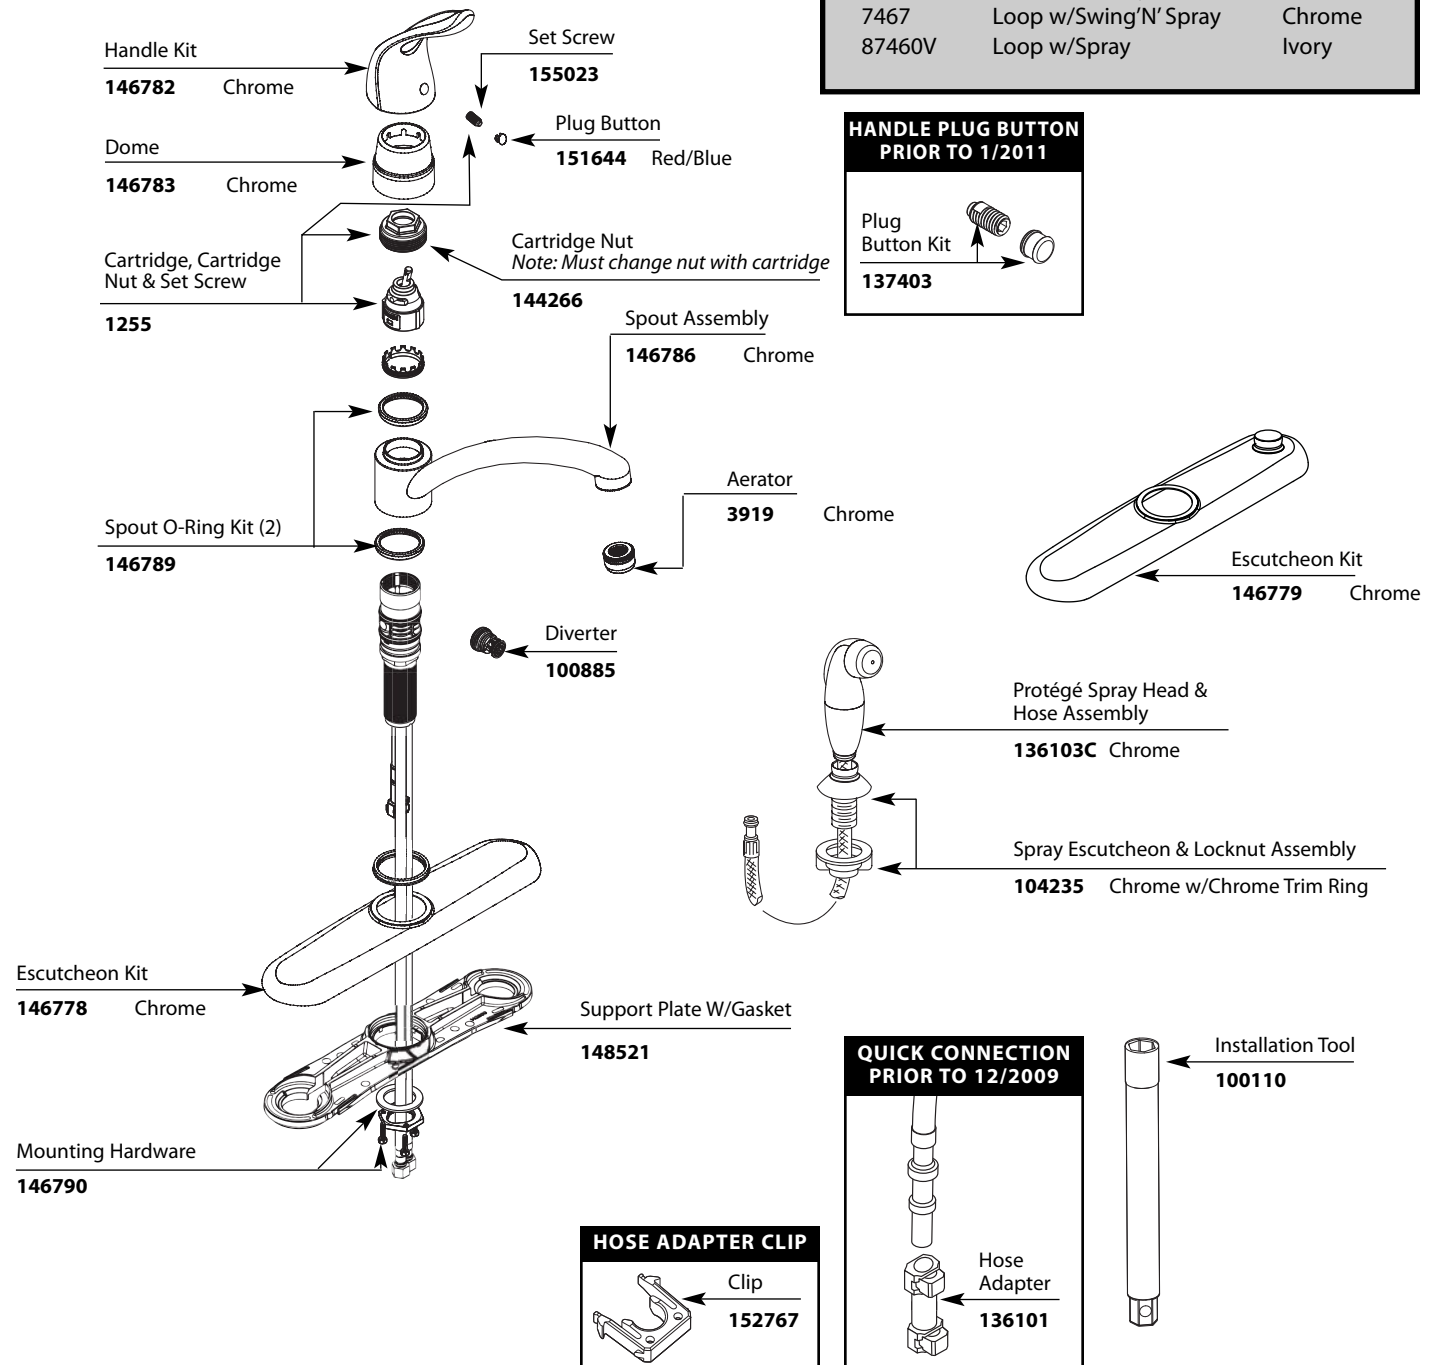

Buy it for looks. Buy it for life.®

Illustrated Parts

■ Order by Part Number

There is more than 1 version of this model.
Page down to identify the version you have.

CHATEAU® Single-Handle Kitchen Faucet		
MODEL	HANDLE	FINISH
7445	Loop w/o Spray	Chrome
67445	Loop w/o Spray	Chrome
DISCONTINUED SKUS		
7445S	Loop w/o Spray	Sand
7445W	Loop w/o Spray	Glacier
67445	Loop w/o Spray	Chrome
87445	Loop w/o Spray	Chrome
7467	Loop w/Swing'N' Spray	Chrome
87460V	Loop w/Spray	Ivory

**HANDLE PLUG BUTTON
PRIOR TO 1/2011**

Plug Button Kit
137403

**QUICK CONNECTION
PRIOR TO 12/2009**

Hose Adapter
136101

Buy it for looks. Buy it for life.®

Illustrated Parts

■ Order by Part Number

CHATEAU® Single-Handle Kitchen Faucet		
MODEL	HANDLE	FINISH
7445	Loop w/o Spray	Chrome
67445	Loop w/o Spray	Chrome
DISCONTINUED SKUS		
7445S	Loop w/o Spray	Sand
7445W	Loop w/o Spray	Glacier
67445	Loop w/o Spray	Chrome
87445	Loop w/o Spray	Chrome
7467	Loop w/Swing'N' Spray	Chrome
87460V	Loop w/Spray	Ivory

Buy it for looks. Buy it for life.®

■ Order by Part Number

Illustrated Parts

CHATEAU®

Single-Handle Kitchen Faucet

MODEL	HANDLE	FINISH
7445	Loop w/o Spray	Chrome
67445	Loop w/o Spray	Chrome
DISCONTINUED SKUS		
7445S	Loop w/o Spray	Sand
7445W	Loop w/o Spray	Glacier
67445	Loop w/o Spray	Chrome
87445	Loop w/o Spray	Chrome
7467	Loop w/Swing'N' Spray	Chrome
87460V	Loop w/Spray	Ivory