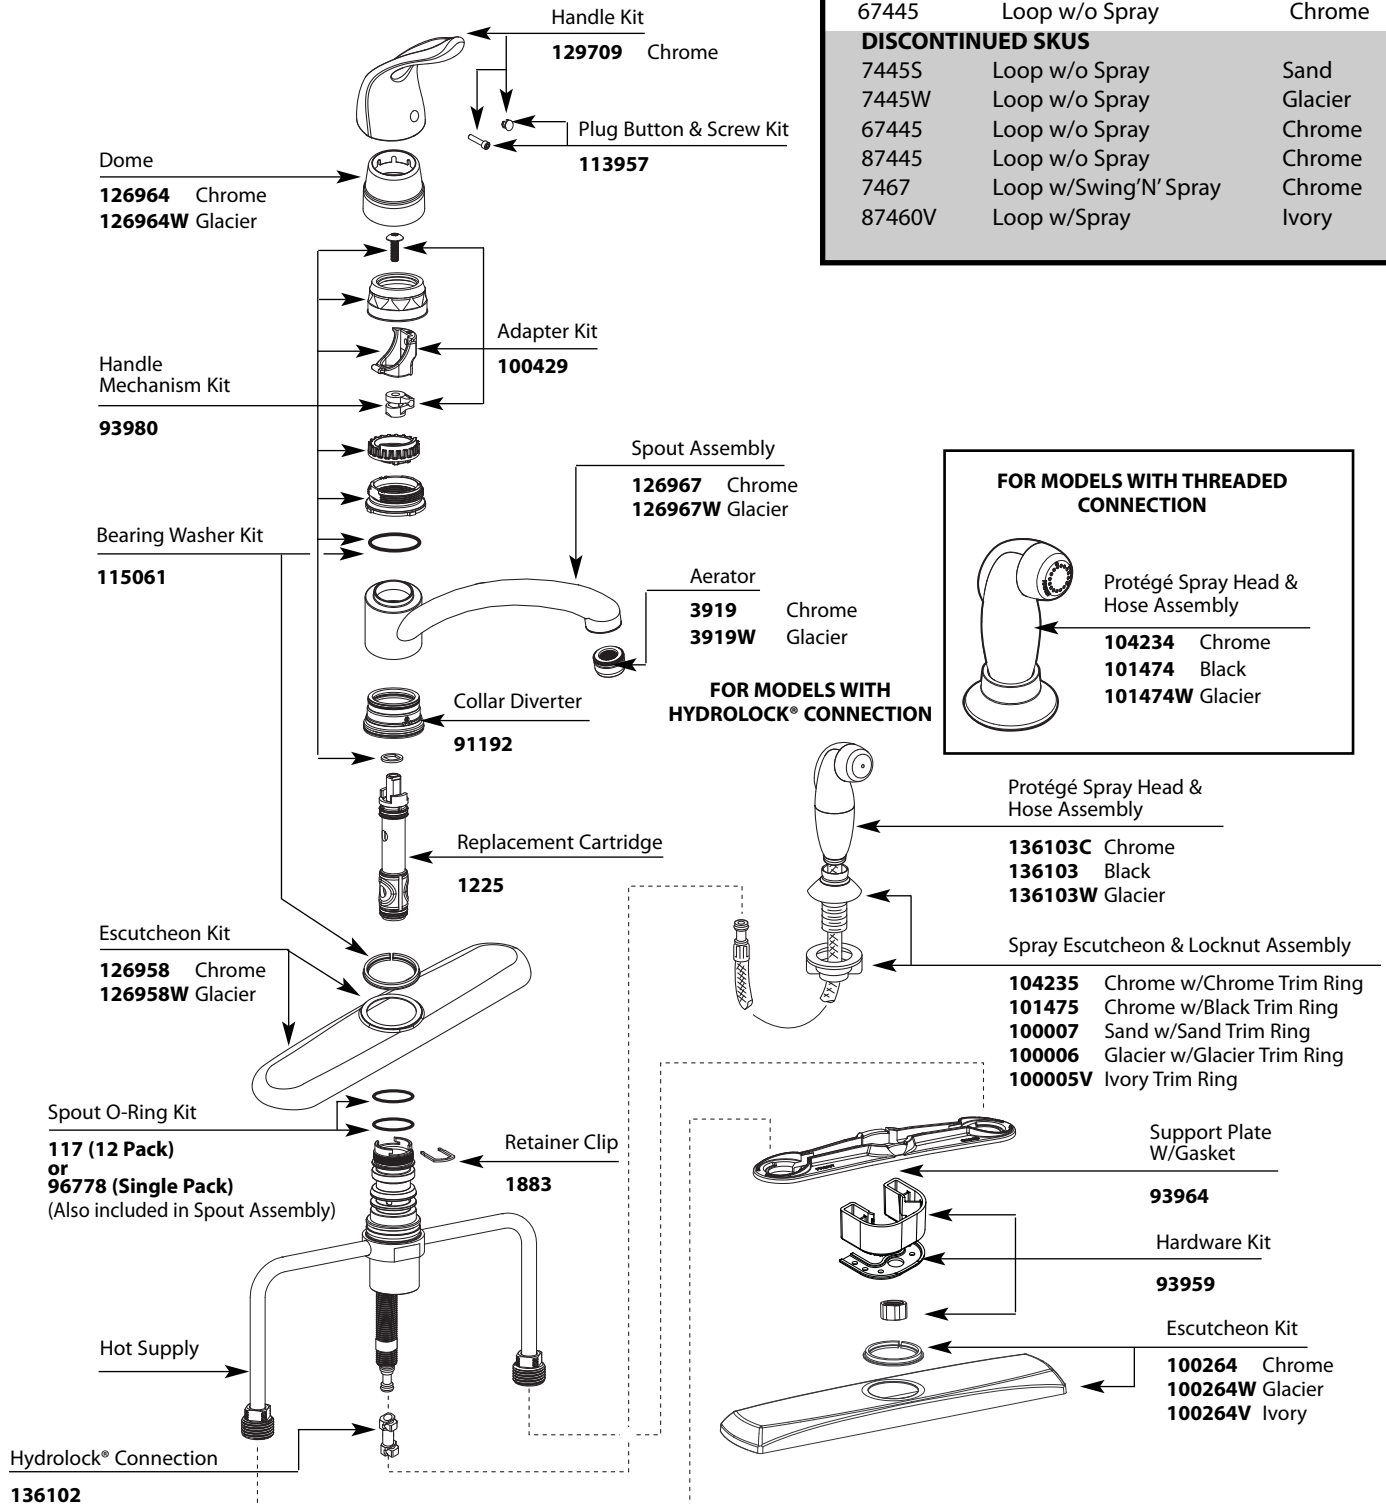

Buy it for looks. Buy it for life.®

Illustrated Parts

■ Order by Part Number

There is more than 1 version of this model.
Page down to identify the version you have.

CHATEAU® Single-Handle Kitchen Faucet		
MODEL	HANDLE	FINISH
7445	Loop w/o Spray	Chrome
67445	Loop w/o Spray	Chrome
DISCONTINUED SKUS		
7445S	Loop w/o Spray	Sand
7445W	Loop w/o Spray	Glacier
67445	Loop w/o Spray	Chrome
87445	Loop w/o Spray	Chrome
7467	Loop w/Swing'N' Spray	Chrome
87460V	Loop w/Spray	Ivory

**HANDLE PLUG BUTTON
PRIOR TO 1/2011**

Plug Button Kit
137403

**QUICK CONNECTION
PRIOR TO 12/2009**

Hose Adapter
136101

Buy it for looks. Buy it for life.®

Illustrated Parts

■ Order by Part Number

CHATEAU® Single-Handle Kitchen Faucet		
MODEL	HANDLE	FINISH
7445	Loop w/o Spray	Chrome
67445	Loop w/o Spray	Chrome
DISCONTINUED SKUS		
7445S	Loop w/o Spray	Sand
7445W	Loop w/o Spray	Glacier
67445	Loop w/o Spray	Chrome
87445	Loop w/o Spray	Chrome
7467	Loop w/Swing'N' Spray	Chrome
87460V	Loop w/Spray	Ivory

Buy it for looks. Buy it for life.®

■ Order by Part Number

Illustrated Parts

CHATEAU®

Single-Handle Kitchen Faucet

MODEL	HANDLE	FINISH
7445	Loop w/o Spray	Chrome
67445	Loop w/o Spray	Chrome
DISCONTINUED SKUS		
7445S	Loop w/o Spray	Sand
7445W	Loop w/o Spray	Glacier
67445	Loop w/o Spray	Chrome
87445	Loop w/o Spray	Chrome
7467	Loop w/Swing'N' Spray	Chrome
87460V	Loop w/Spray	Ivory