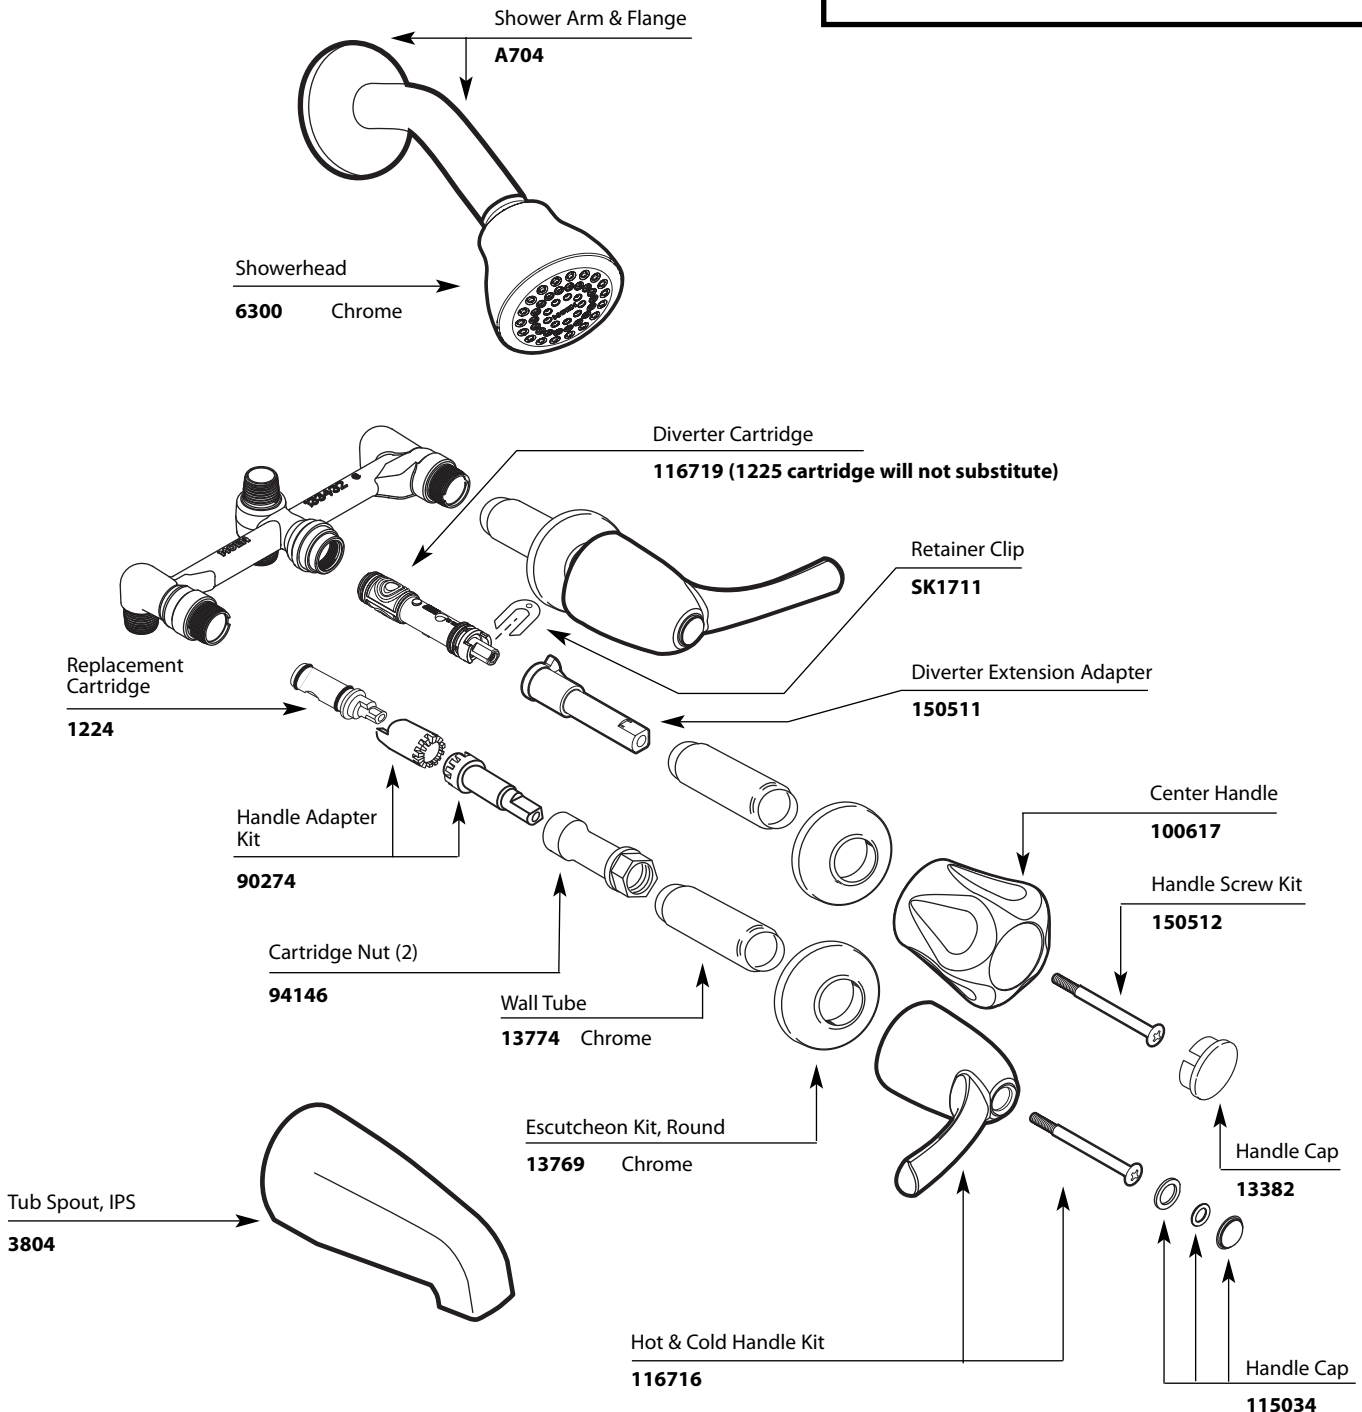

Buy it for looks. Buy it for life.®

Illustrated Parts

■ Order by Part Number

*There is more than 1 version of this model.
Page down to identify the version you have.*

MOEN®		
Three-Handle Tub/Shower Valve		
MODEL	TYPE	FINISH
82403	Lever	Chrome

Buy it for looks. Buy it for life.®

Illustrated Parts

■ Order by Part Number

Model on this page is prior to 4/2010

MOEN®		
Three-Handle Tub/Shower Valve		
MODEL	TYPE	FINISH
82403	Lever	Chrome