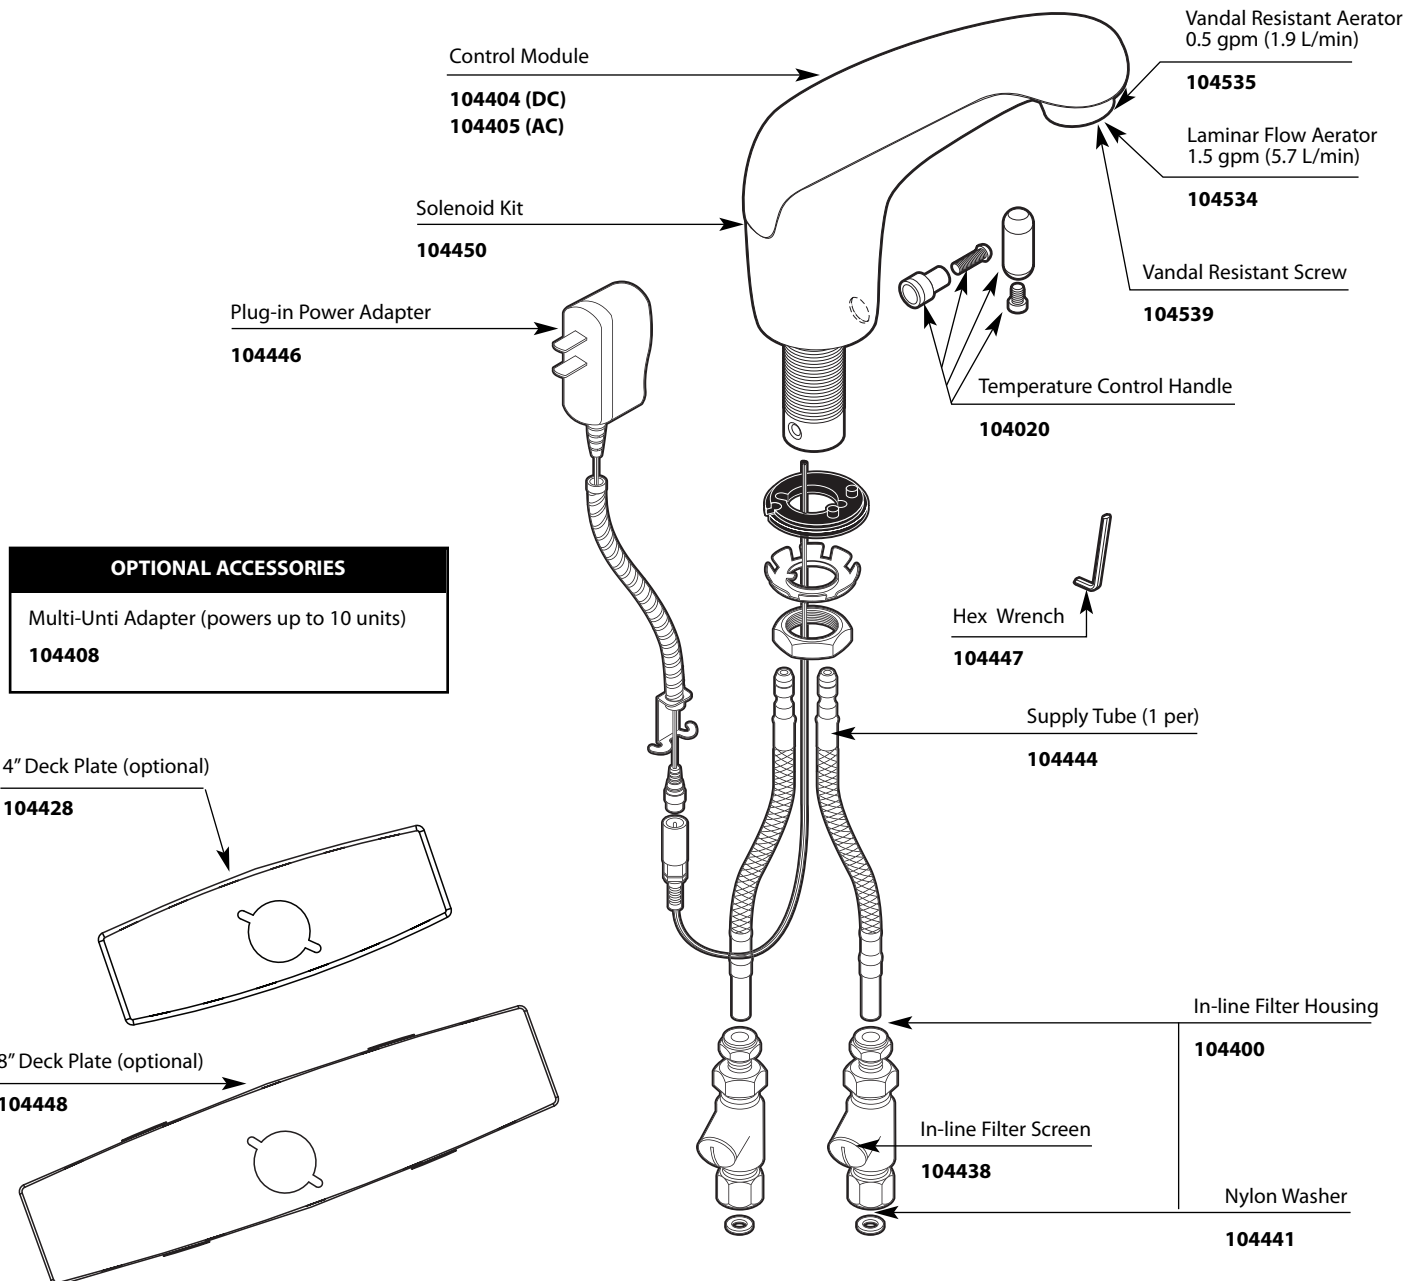

■ Order by Part Number

Electronic Mixing Faucet		
MODEL		FINISH
8307 (DC)		Chrome
8308 (AC)		Chrome
Options		
104428	4" Deck Plate	Chrome
104448	8" Deck Plate	Chrome

■ Order by Part Number

Electronic Mixing Faucet		
MODEL		FINISH
CA8307 (DC)		Chrome
CA8308 (AC)		Chrome
Options		
104428	4" Deck Plate	Chrome
104448	8" Deck Plate	Chrome