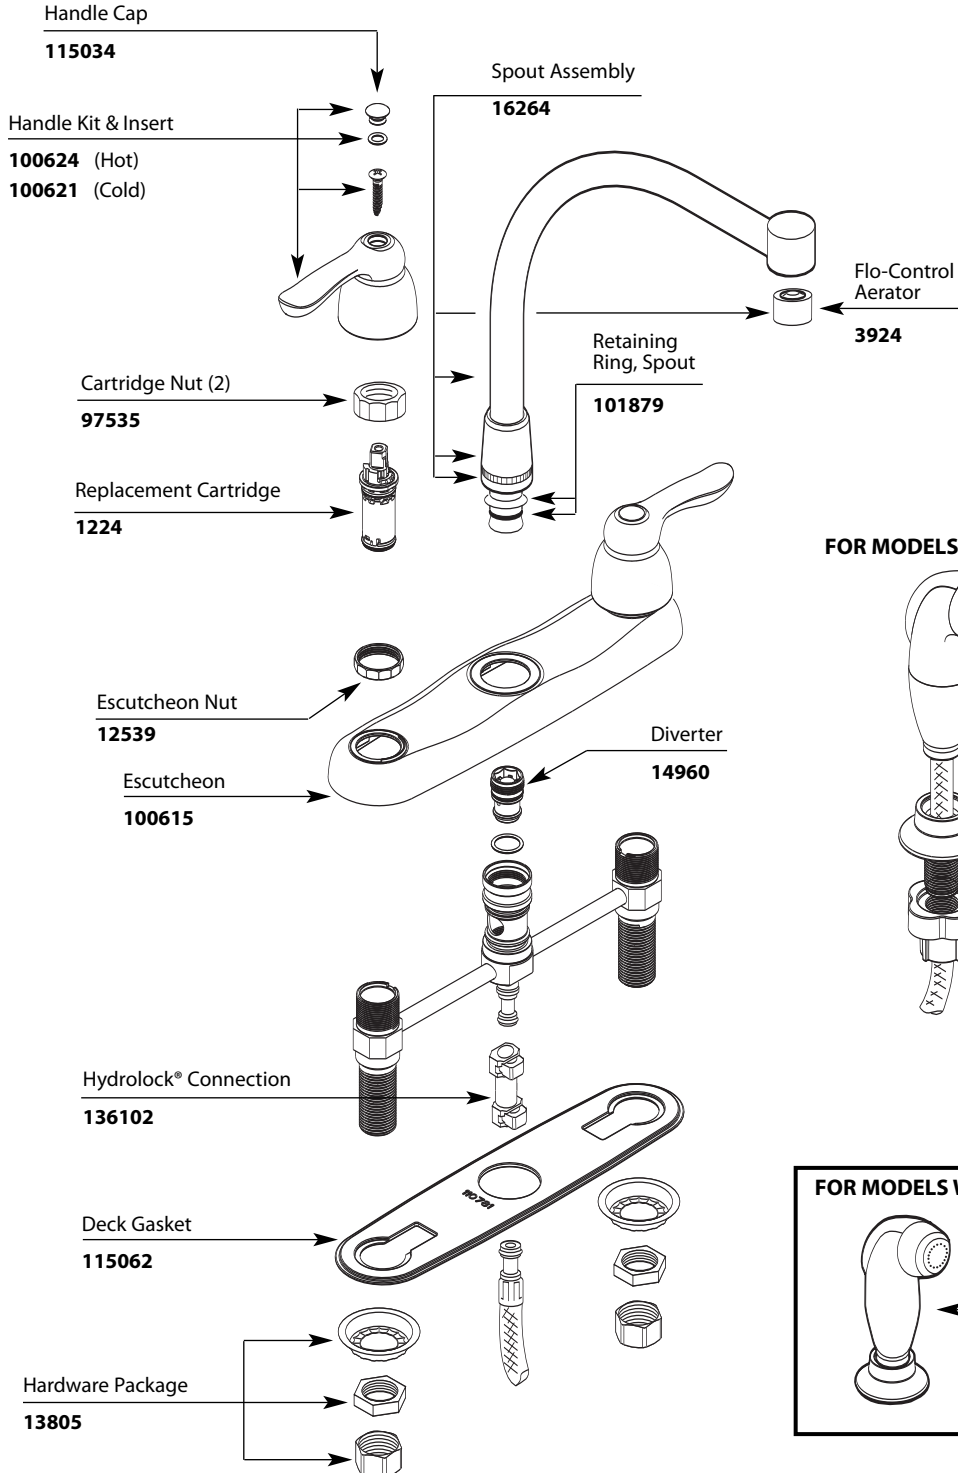

■ Order by Part Number

Illustrated Parts

Single-Handle High Arc Kitchen Faucet		
MODEL	TYPE	FINISH
8792	Kitchen w/spray	Chrome

FOR MODELS WITH HYDROLOCK[®] CONNECTION

FOR MODELS WITH THREADED CONNECTION