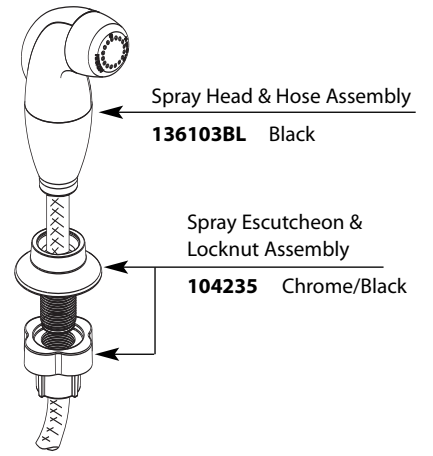

■ Order by Part Number

Illustrated Parts

Single-Handle High Arc Kitchen Faucet		
MODEL	TYPE	FINISH
8792	Kitchen w/spray	Chrome

FOR MODELS WITH HYDROLOCK[®] CONNECTION

FOR MODELS WITH THREADED CONNECTION