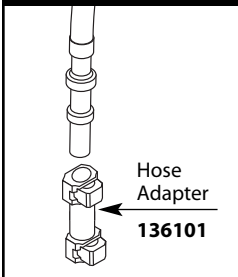

# Illustrated Parts

■ Order by Part Number

**QUICK CONNECTION  
PRIOR TO 12/2009**

Hose Adapter  
**136101**

**HOSE ADAPTER CLIP**

Clip  
**152767**

## Single-Handle High-Arc Pulldown Kitchen Faucet

MODEL	TYPE	FINISH
CA87003	Lever	Chrome
CA87003CSL	Lever	Classic Stainless
CA87003BRB	Lever	Mediterranean Bronze
CA87003SRS	Lever	Spot Resistant Stainless