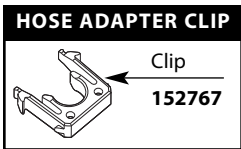

Buy it for looks. Buy it for life.®

Illustrated Parts

■ Order by Part Number

Single-Handle High-Arc Pulldown Kitchen Faucet		
MODEL	TYPE	FINISH
CA87010	Lever	Chrome
CA87010CSL	Lever	Classic Stainless
CA87010W	Lever	Glacier
CA87010BL	Lever	Matte Black
CA87010V	Lever	Ivory
CA87010SRS	Lever	Spot Resistant Stainless

Dome	
146211	Chrome
146211CSL	Classic Stainless
146211W	Glacier
146211BL	Matte Black
146211V	Ivory
146211SRS	Spot Resistant Stainless

Handle Kit	
148625	Chrome
148625CSL	Classic Stainless
148625W	Glacier
148625BL	Matte Black
148625V	Ivory
148625SRS	Spot Resistant Stainless

O-Ring & Screen Washer Kit	
141025	

Cartridge Nut	
<i>Note: Must change nut with cartridge</i>	
144266	

Pull-Out Wand	
149509	Chrome
149509CSL	Classic Stainless
149509W	Glacier
149509BL	Matte Black
149509V	Ivory
149509SRS	Spot Resistant Stainless

Spout Receptor Kit	
1255	
146862	Chrome
146862CSL	Classic Stainless
146862W	Glacier
146862BL	Matte Black
146862V	Ivory
146862SRS	Spot Resistant Stainless

Replacement Cartridge	
1255	

O-ring	
146213	

Escutcheon & Gasket Kit	
123244	Chrome
123244CSL	Classic Stainless
123244W	Glacier
123244BL	Matte Black
123244V	Ivory
123244SRS	Spot Resistant Stainless

Mounting Hardware	
146927