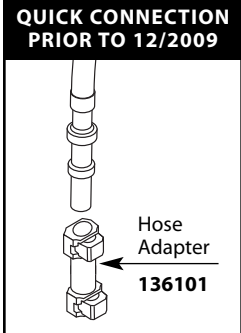

O-ring	
146213	

Escutcheon & Gasket Kit	
123244	Chrome
123244CSL	Classic Stainless
123244W	Glacier
123244BL	Matte Black
123244V	Ivory
123244SRS	Spot Resistant Stainless

Mounting Hardware	
146927