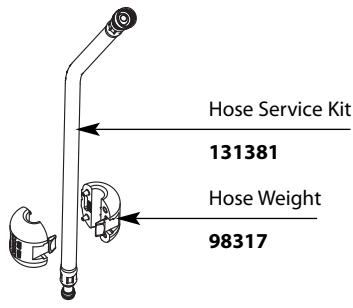

O-ring	
146213	

Escutcheon & Gasket Kit	
123244	Chrome
123244CSL	Classic Stainless
123244W	Glacier
123244BL	Matte Black
123244V	Ivory
123244SRS	Spot Resistant Stainless

Mounting Hardware	
146927